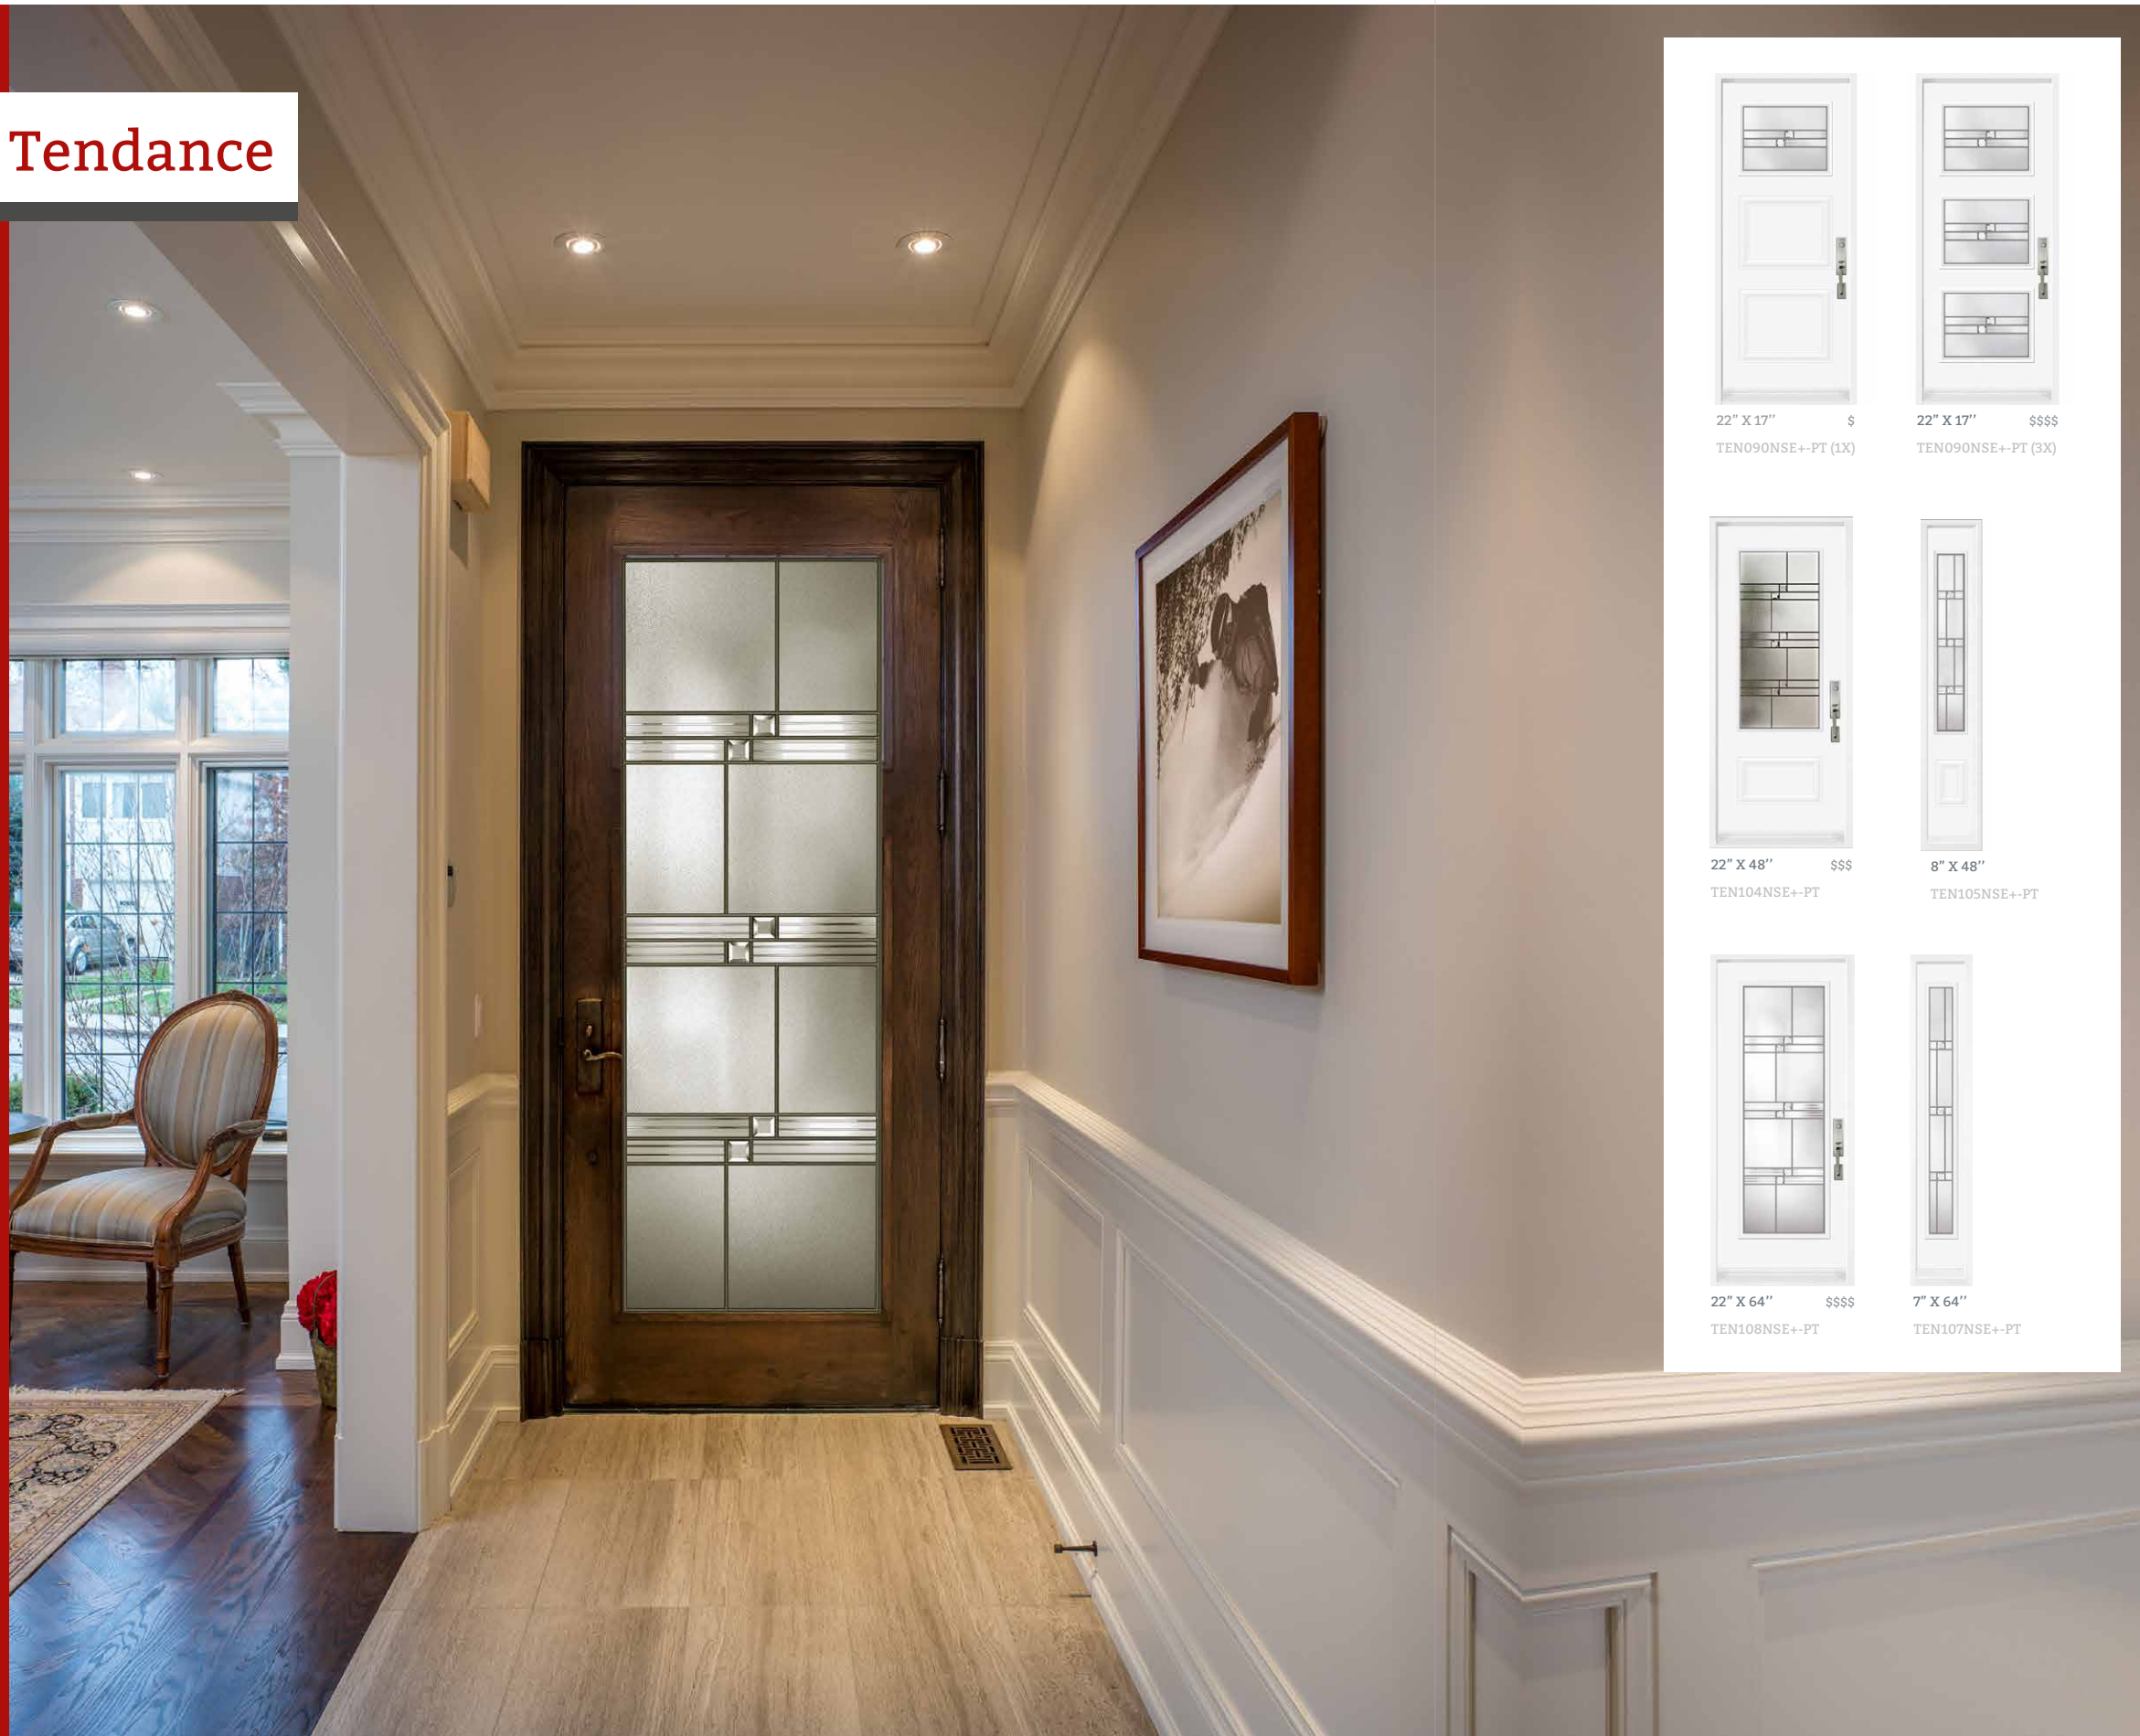

Tendance

	22" X 17" $		22" X 17" $$$$
TEN090NSE+-PT (1X)		TEN090NSE+-PT (3X)	
	22" X 48" $$$		8" X 48"
TEN104NSE+-PT		TEN105NSE+-PT	
	22" X 64" $$$$		7" X 64"
TEN108NSE+-PT		TEN107NSE+-PT