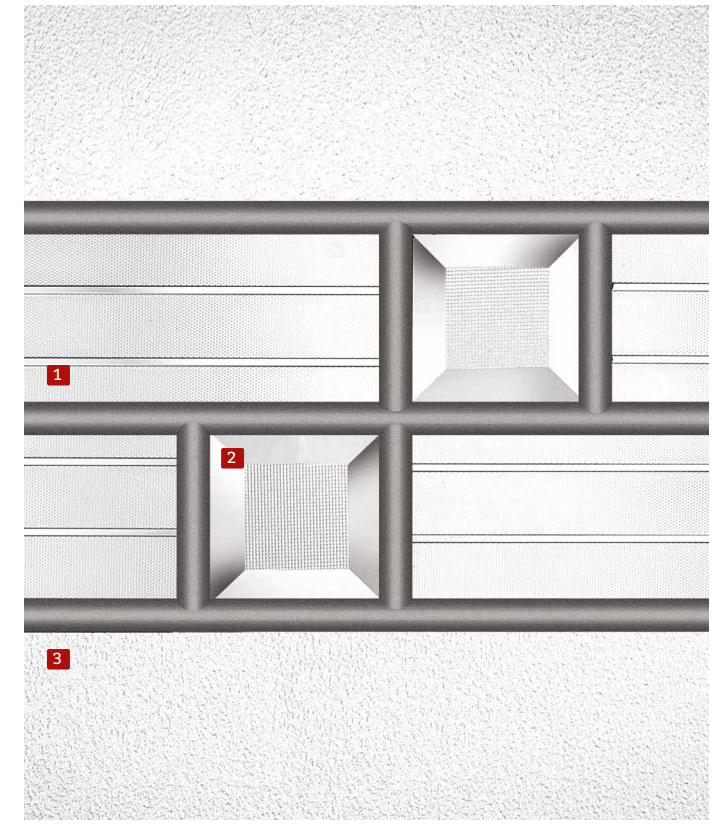

Tendance

	22" X 17" \$		22" X 17" \$\$\$\$
TEN090NSE+-PT (1X)		TEN090NSE+-PT (3X)	
	22" X 48" \$\$\$		8" X 48"
TEN104NSE+-PT		TEN105NSE+-PT	
	22" X 64" \$\$\$\$		7" X 64"
TEN108NSE+-PT		TEN107NSE+-PT	

- 1 Linea
- 2 Screen biseauté | *Beveled Screen*
- 3 Morocco clair | *Clear Morocco*