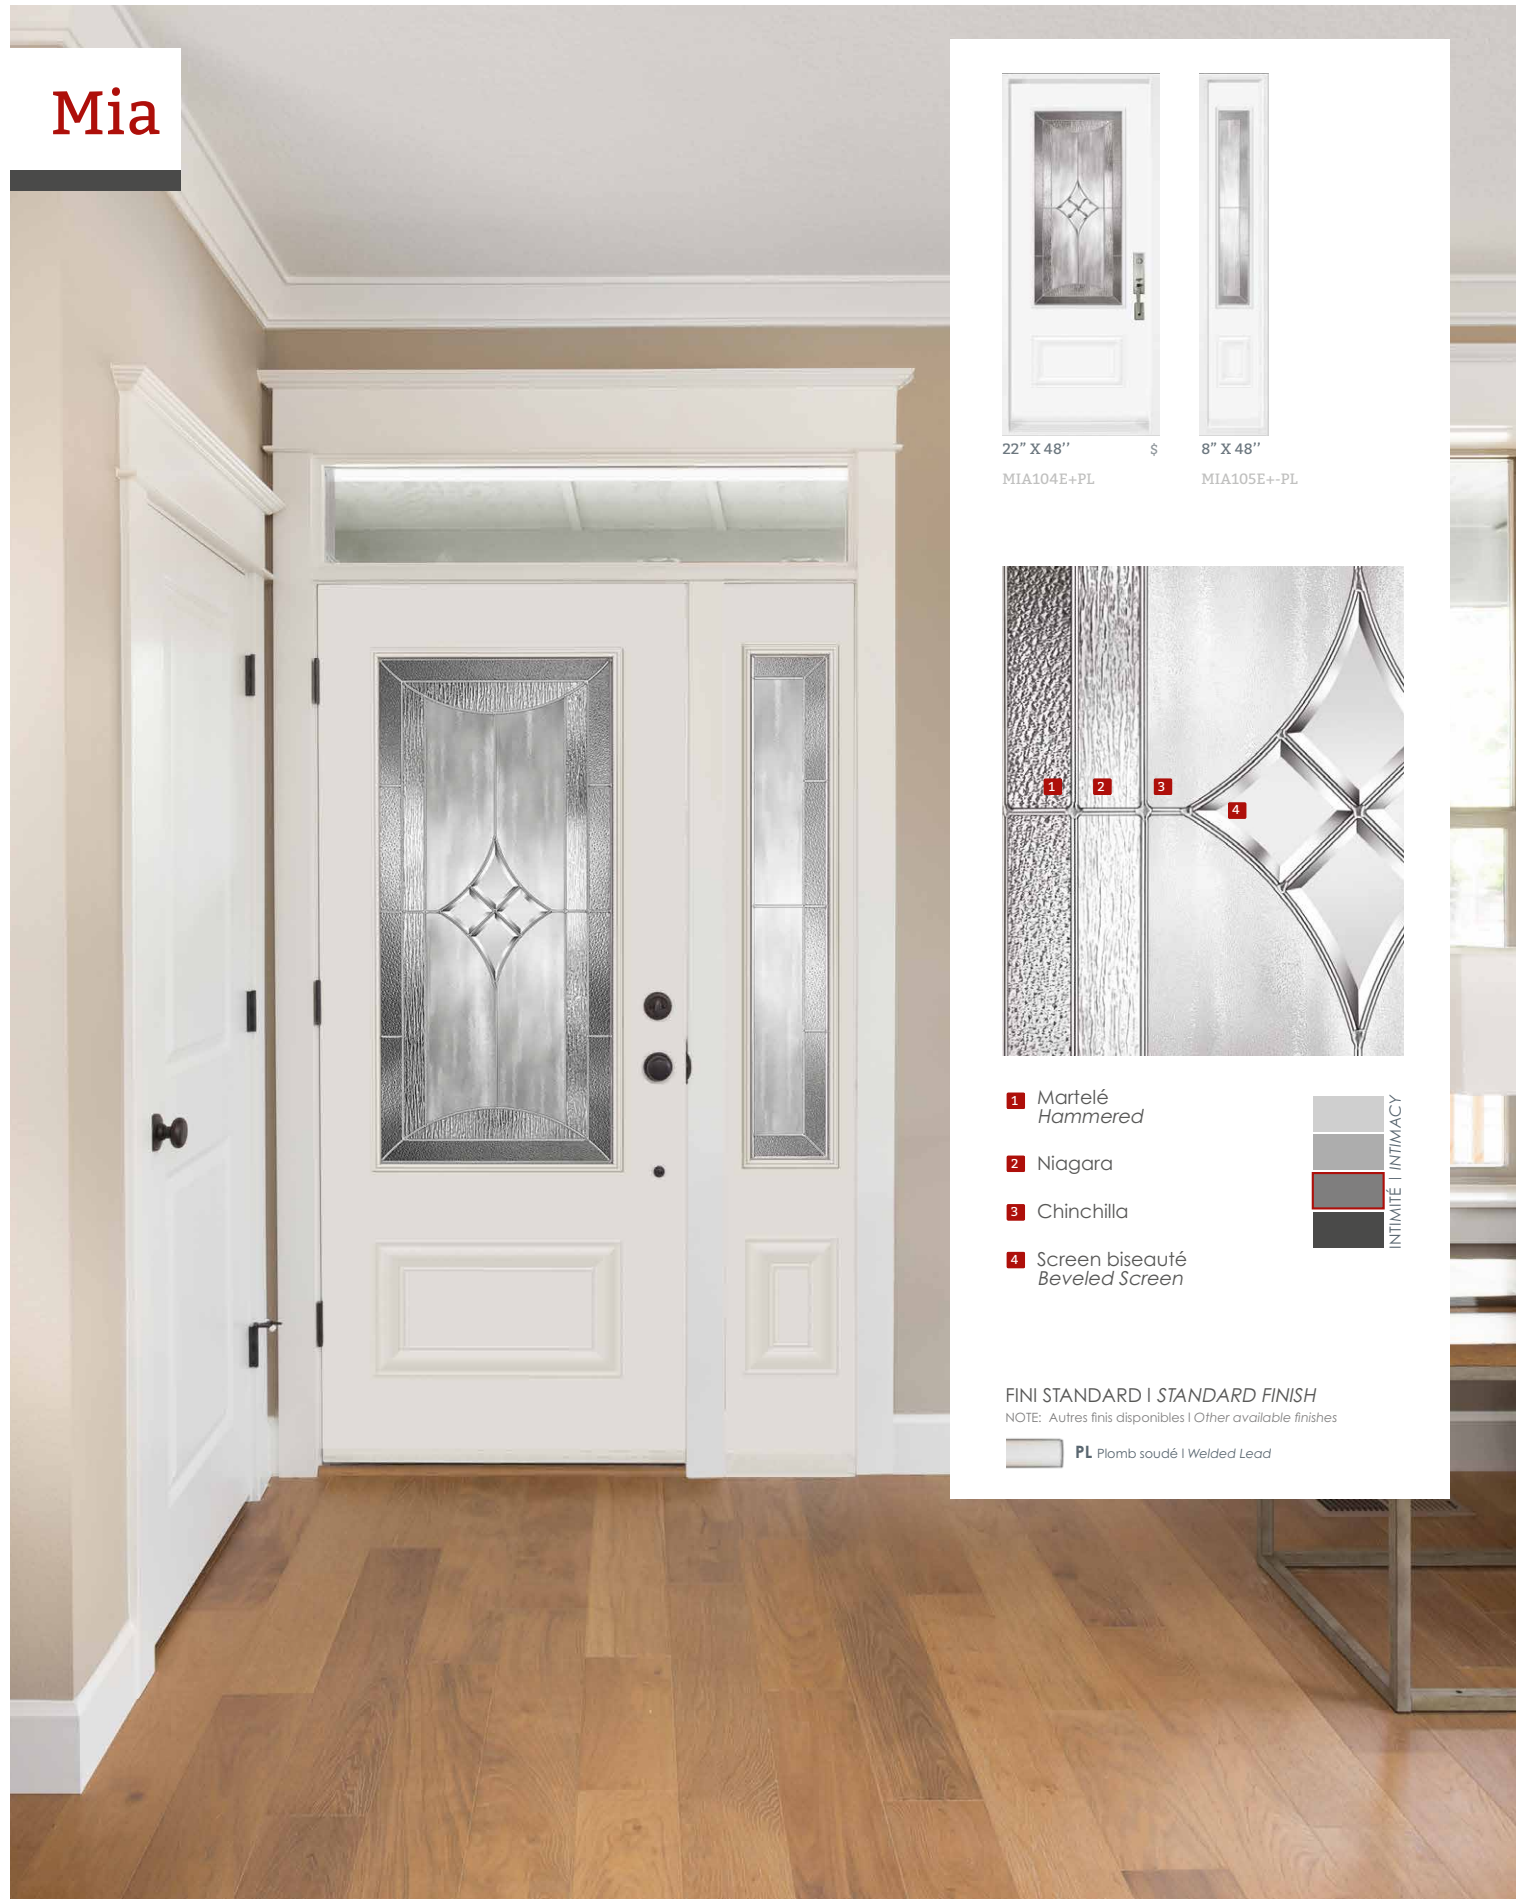

Pixel

- 1 Chinchilla
- 2 Clair biseauté
  Beveled Clear
- 3 Screen biseauté
  Beveled Screen
- 4 Martelé
  Hammered

FINI STANDARD | STANDARD FINISH
NOTE: Autres finis disponibles | Other available finishes
PL Plomb soudé | Welded Lead

NOTE: IMPOSTES ET LATÉRAUX DISPONIBLES

Mia

- 1 Martelé
  Hammered
- 2 Niagara
- 3 Chinchilla
- 4 Screen biseauté
  Beveled Screen

FINI STANDARD | STANDARD FINISH
NOTE: Autres finis disponibles | Other available finishes
PL Plomb soudé | Welded Lead

NOTE: TRANSOMS AND SIDELITES AVAILABLE