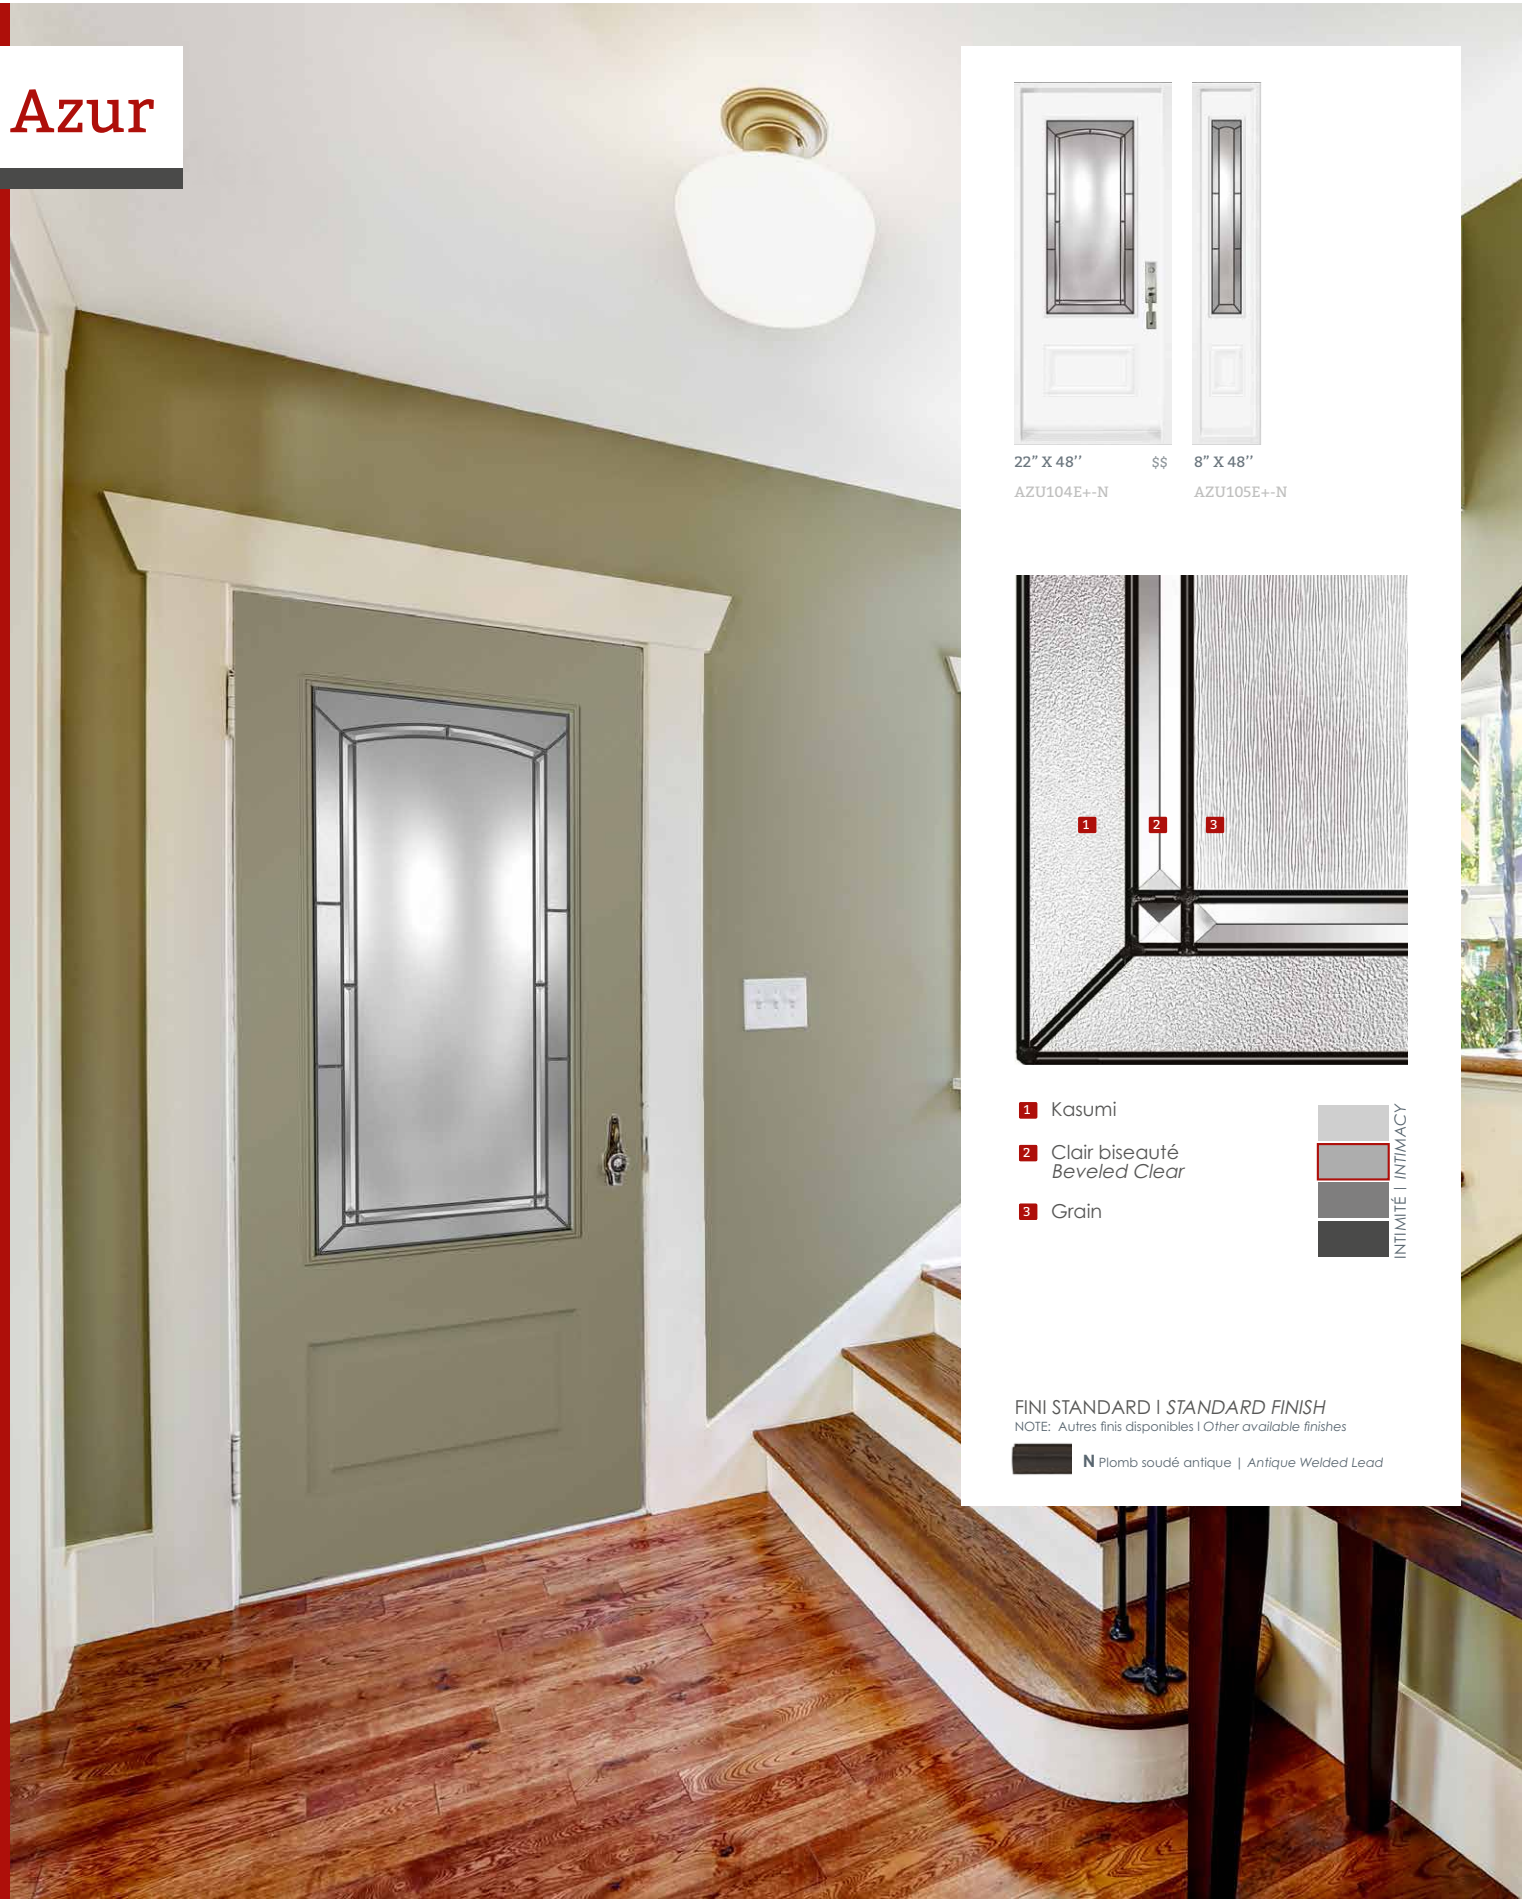

Azur

- 1 Kasumi
- 2 Clair biseauté
  Beveled Clear
- 3 Grain

FINI STANDARD | STANDARD FINISH
NOTE: Autres finis disponibles | Other available finishes
N Plomb soudé antique | Antique Welded Lead

NOTE: IMPOSTES ET LATÉRAUX DISPONIBLES

Rodin

- 1 Givré biseauté
  Beveled Glue Chip
- 2 Screen
- 3 Martelé
  Hammered

FINI STANDARD | STANDARD FINISH
NOTE: Autres finis disponibles | Other available finishes
PL Plomb soudé | Welded Lead

NOTE: TRANSOMS AND SIDELITES AVAILABLE