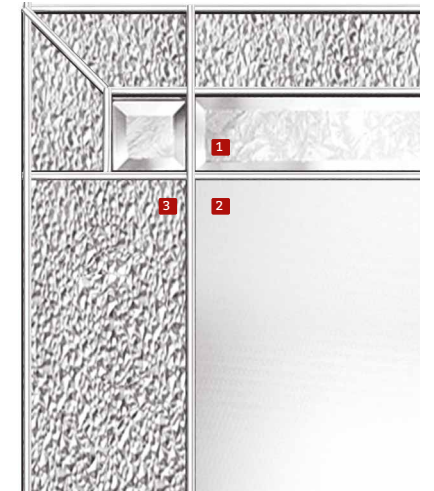

22" X 48"   § 8" X 48"
ROD104E+-PL   ROD105E+-PL

- 1 Givré biseauté
  Beveled Glue Chip
- 2 Screen
- 3 Martelé
  Hammered

FINI STANDARD | STANDARD FINISH
NOTE: Autres finis disponibles | Other available finishes
PL Plomb soudé | Welded Lead

NOTE: TRANSOMS AND SIDELITES AVAILABLE