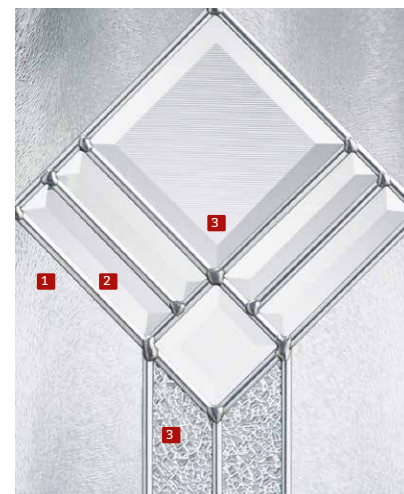

FINI STANDARD | STANDARD FINISH

NOTE: Autres finis disponibles | Other available finishes

NS-CB 1" Non-soudé chrome brossé 1" plat
Flat non-welded 1" brushed chrome

Pixel

22" X 48" \$\$ 8" X 48"
PIX104E+-PL PIX105E+-PL