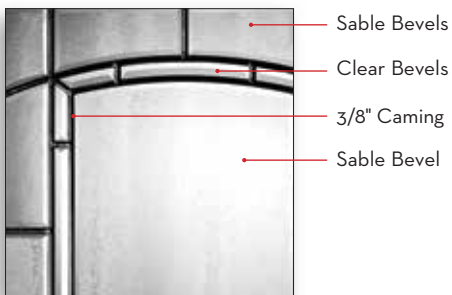

Patina

● Privacy Guide. See pages 4 and 5.

* Shown in the Plastpro Craftsman 6 panel fiberglass door. Only available in 2/10 & 3/0 x 6/8. Not available in steel. Optional matching Dentil Shelf available.

** Shown in Plastpro Fir Shaker 3 panel fiberglass door. Available in 2/8, 2/10 & 3/0 x 6/8.