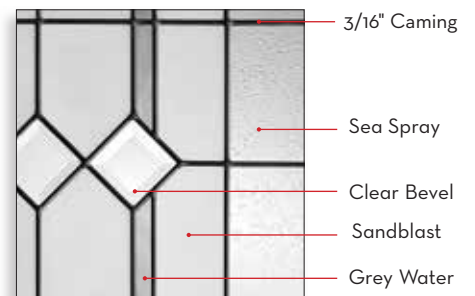

\* Shown in the Plastpro Craftsman 6 panel fiberglass door. Only available in 2/10 & 3/0 x 6/8. Not available in steel. Optional matching Dentil Shelf available.

\*\* Shown in the Plastpro Shaker 3 panel fiberglass door. Available in 2/8, 2/10 & 3/0 x 6/8.