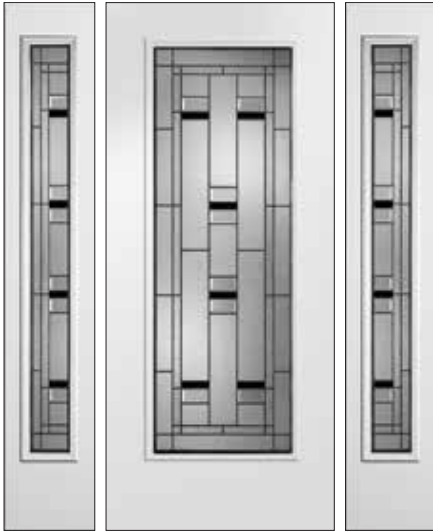

O764 / 2264 / O764