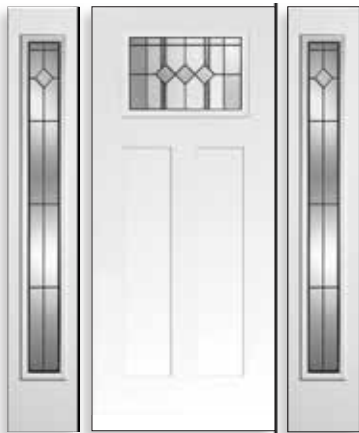

O764 / 2215** / O764