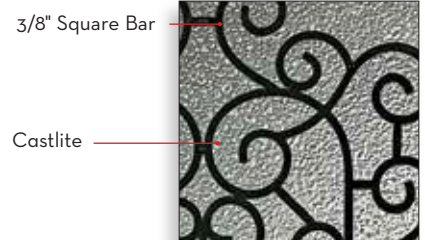

Forged Iron

Pinehurst	0848	2248	0764	2064	2264
Forged Iron	■	■	■	■	■

NOTE: Transom and custom sidelites are available.
Contact your local dealer for more information.

PRIVACY

9

● Privacy Guide. See pages 4 and 5.