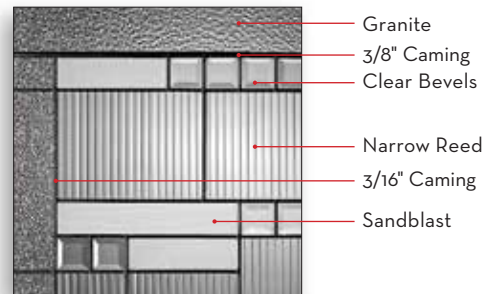

Patina

* Shown in the Plastpro Craftsman 6 panel fiberglass door. Only available in 2/10 & 3/0 x 6/8. Not available in steel. Optional matching Dentil Shelf available.

** Shown in the Plastpro Shaker 3 panel fiberglass door. Available in 2/8, 2/10 & 3/0 x 6/8.

PRIVACY 8

● Privacy Guide. See pages 4 and 5.