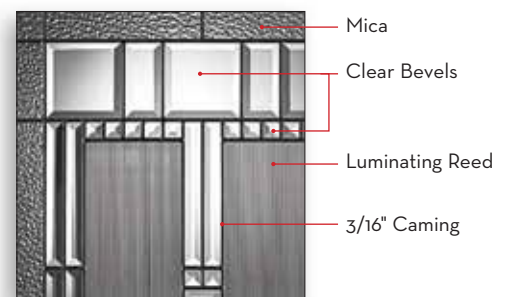

Patina

- Mica
- Clear Bevels
- Luminating Reed
- 3/16" Caming

* Shown in the Plastpro Craftsman 6 panel fiberglass door. Only available in 2/10 & 3/0 x 6/8. Not available in steel. Optional matching Dentil Shelf available.

** Shown in the Plastpro Shaker 3 panel fiberglass door. Available in 2/8, 2/10 & 3/0 x 6/8.

PRIVACY 7

● Privacy Guide. See pages 4 and 5.