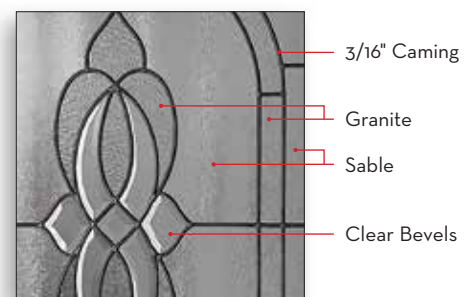

Shown in Patina