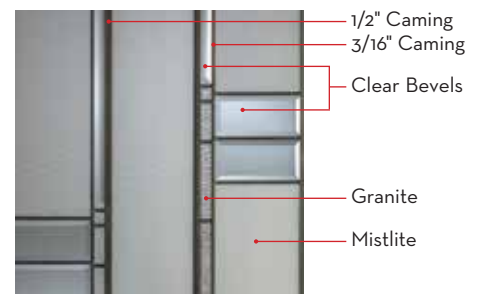

Patina

PRIVACY 7

● Privacy Guide. See pages 4 and 5.

* Shown in the Plastpro Shaker 3 panel fiberglass door. Available in 2/8, 2/10 & 3/0 x 6/8.