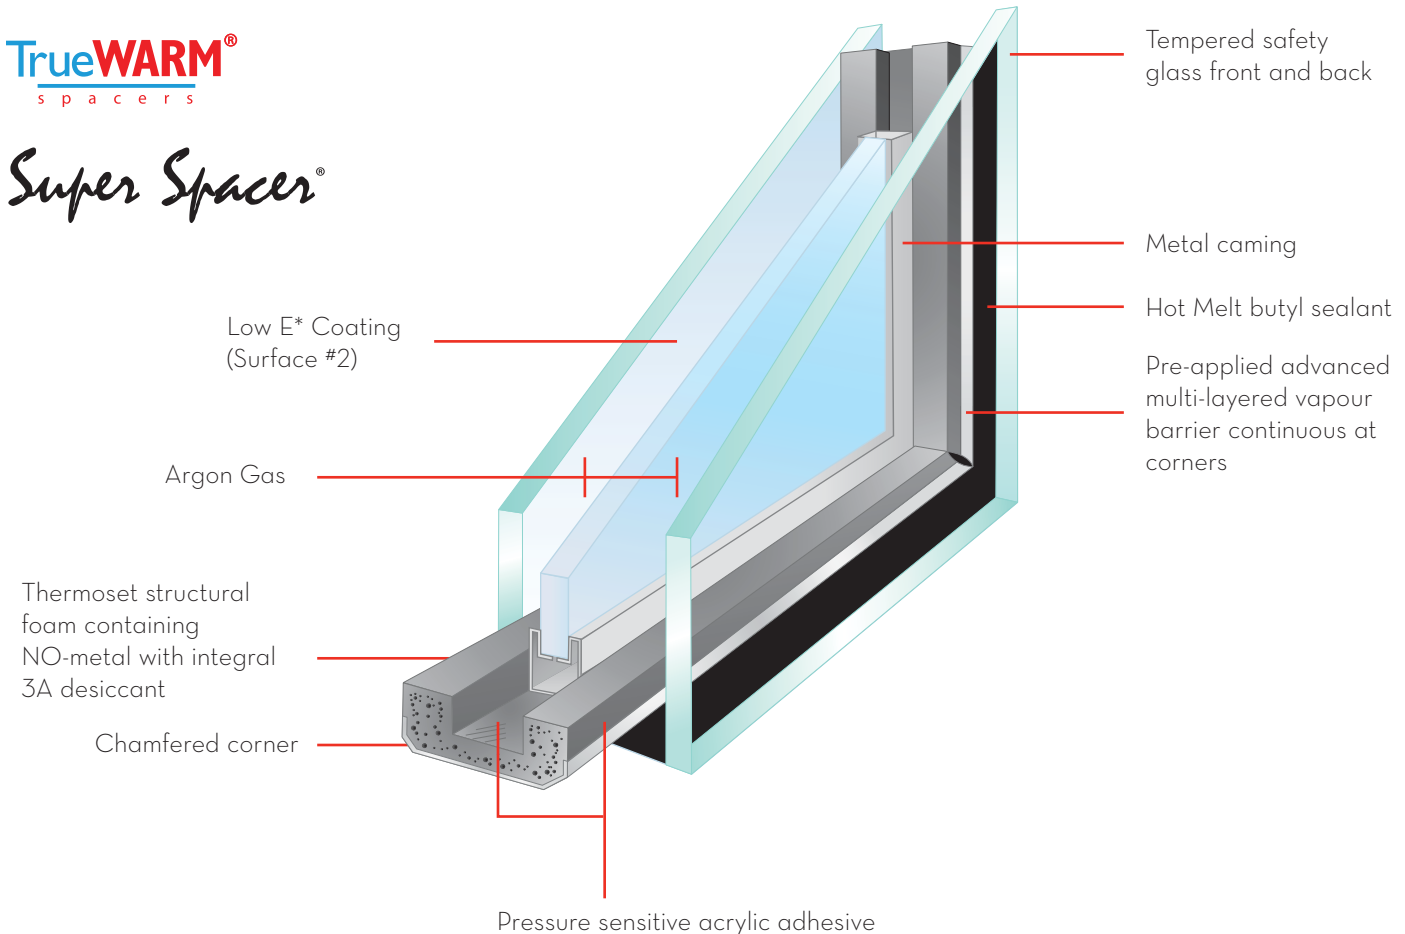

INSULATING SYSTEM

All Trimlite Decorative Doorlites are made with Super Spacer® Cushion Edge™, a flexible, U-shaped, silicone foam tape product used to wrap around and cushion our center decorative panel. Featuring a vapor barrier backing, the product used in combination with Hot Melt butyl, provides a superior Warm-Edge seal.

PERFORMANCE FEATURES

- Warm-Edge Benefits: Superior silicone foam insulation, low thermal conductivity
- Silicone Foam Features: Excellent UV resistance and extreme temperature performance
- Dual-Seal Performance: Chamfered corners for increased sealant depth
- Tempered Safety Glass for your piece of mind
- Low E* with Argon Gas for your comfort

All Trimlite Doorlites are certified by the National Accreditation and Management Institute, Inc. (NAMI).

All Trimlite products are energy tested. Consult your dealer for specific energy ratings.

Warranties: Our products are covered by separate limited warranties. Please contact your dealer for more information.

SuperSpacer®, TrueWarm® and Cushion Edge™ are all registered trademarks of QUANNEX BUILDING PRODUCTS.

*Our doorlites are available with Low E and Argon. However, some exceptions may apply. Contact your dealer for more details.