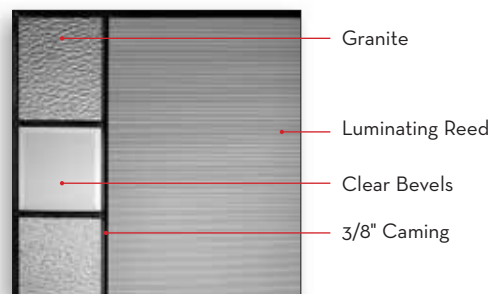

Shown in Patina

** Shown in the Plastro Shaker 3 panel fiberglass door.
Available in 2/8, 2/10 & 3/0 x 6/8.

Mainlites and Sidelites are reversible.
Simply rotate the insert to create the
look that works for you.

PRIVACY 7

● Privacy Guide. See pages 4 and 5.