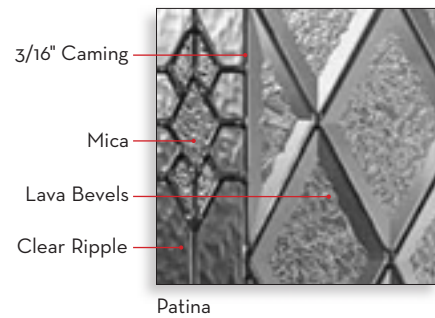

Glass size: 0764 / 2264 / 0764  
 with Transom  
 Door: Fiberglass DRG40  
 Sidelite: Fiberglass SLGOO

0836 / 2236 / 0836

2210C

0848 / 2248 / 0848

0764 / \*1842OV / 0764

\*Shown in Plastpro DRS20 fiberglass door. Only available in 3/0 x 6/8.