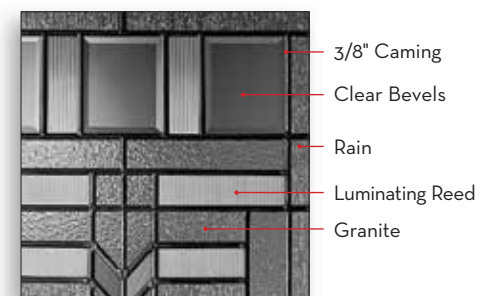

\* Shown in the Plastpro Craftsman 6 panel fiberglass door. Only available in 2/10 & 3/0 x 6/8. Not available in steel. Optional matching Dentil Shelf available.

\*\* Shown in the Plastpro Shaker 3 panel fiberglass door. Available in 2/8, 2/10 & 3/0 x 6/8.