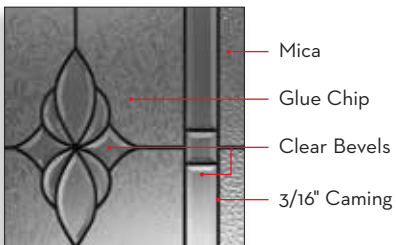

Glass size: O848/2248/O848 Zinc  
 Door: Fiberglass DRG29  
 Sidelite: SLG3E

O718 Zinc

O764 / \*1842OV / O764 w/Transom Zinc

221OSB Patina

O836 / 2236 Brass

\*Shown in Plastpro DRS20 fiberglass door.  
 Only available in 3/0 x 6/8.