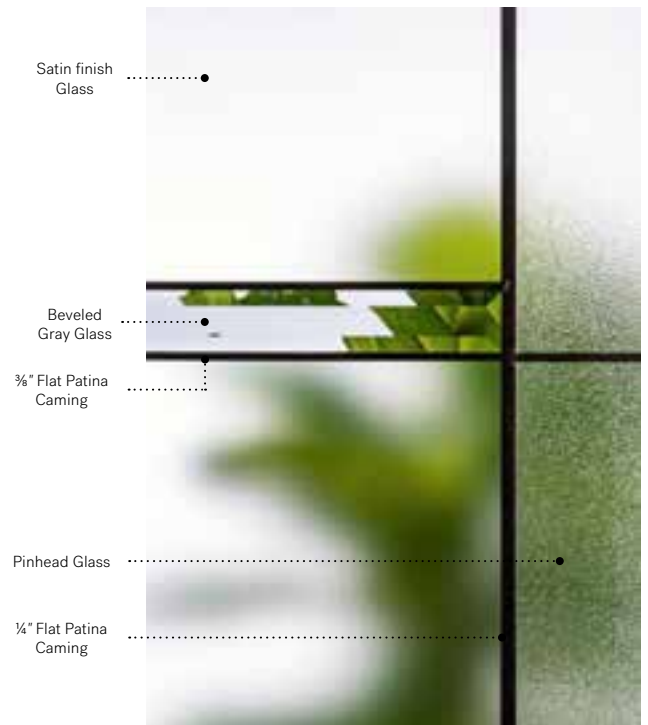

Belmont

Belmont is a Stained Glass model with an urban look designed for today's architectural styles. Its minimalist, asymmetrical composition of flat black patina coming and Satin finish glass fits perfectly with the volumes and materials found in the architecture of contemporary houses. Paired with a satin black handle, Belmont's elegance is unrivaled.

Stained Glass: Satin finish glass, beveled gray glass and Pinhead glass.

Caming: 1/2" wide flat Patina coming and 1/4" wide flat Patina coming.

Frames: Contemporary or Novapvc.

Sidelites and transom: Looks great accompanied by Satin finish glass.

Available in custom sizes.

Privacy Level **3/5**
SEMI-PRIVATE