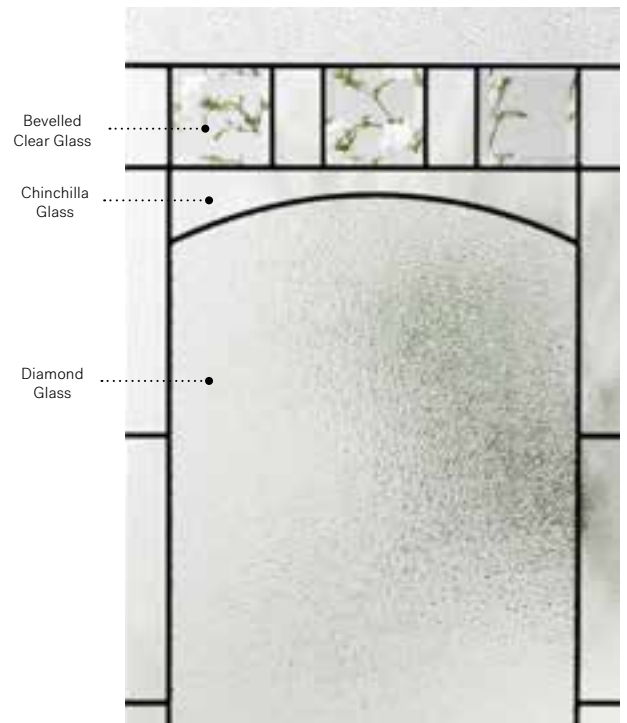

Bistro

With its arched central piece crowned by bevelled clear glass, Bistro offers a consistently classic and natural look. Bistro will rejuvenate any exterior.

Stained glass: Chinchilla glass, bevelled clear glass and Diamond glass.

Caming: Zinc or Patina.

Frames: Contemporary, Novapvc or Stainable.

Sidelites and transom: Looks great accompanied by Chinchilla glass.

Available in custom sizes.

Privacy Level **3/5**
SEMI-PRIVATE