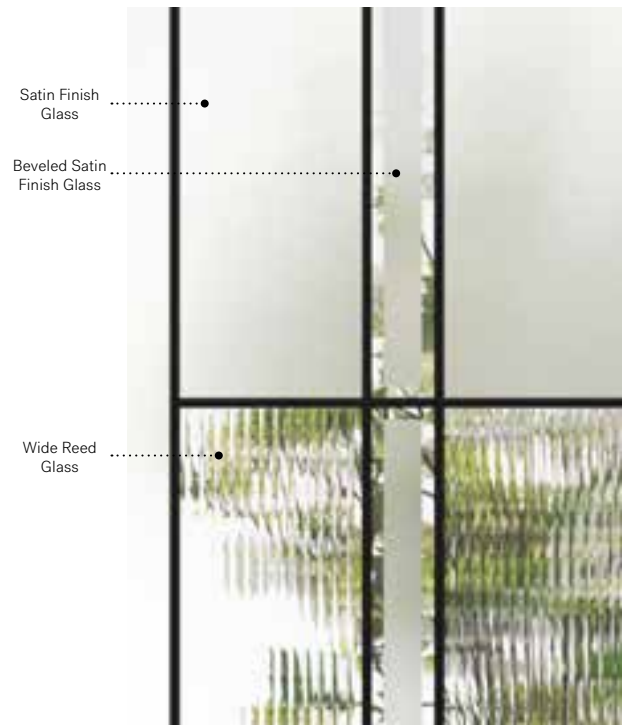

Nobel

A sophisticated looking stained glass designed for today's architectural styles. This model expresses all its nobility thanks to a bold composition and contrasting textures. Nobel will enhance contemporary or classic style single-family homes.

Stained Glass: Satin finish glass, Beveled Satin finish glass and Wide Reed glass.
Caming: ¼" wide flat Patina caming.
Frames: Contemporary or Novapvc.
Sidelites and transom: Looks great accompanied by Satin finish glass.
Available in custom sizes.

Privacy Level **3/5**
SEMI-PRIVATE

Frames	22"×64"	22"×48"	22"×36"	7"×64"	8"×48"	8"×36"
Contemporary	10-395-060-005	10-395-057-005	10-395-050-005	10-395-005-005	10-395-017-005	10-395-010-005
Novapvc	10-395-060-001	10-395-057-001	10-395-050-001	10-395-005-001	10-395-017-001	10-395-010-001