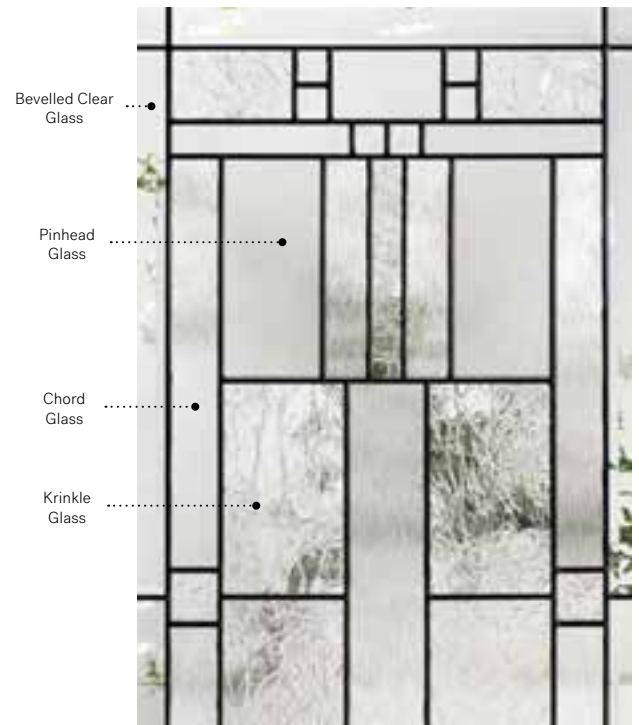

Cachet

Cachet's Prairie-style design blends four striking textures to make your home stand out. On sunny days, enjoy a dazzling light effect in your entryway.

Stained glass: Bevelled clear glass, Krinkle glass, Chord glass and Pinhead glass.

Caming: Zinc or Patina.

Frames: Contemporary, Novapvc or Stainable.

Sidelites and transom: Looks great accompanied by Pinhead glass.

Available in custom sizes.

Privacy Level **3/5**
SEMI-PRIVATE

Frames	22" x 64"			22" x 48"			22" x 36"			22" x 17"			22" x 14 7/16"		
	Zinc	Pat.		Zinc	Pat.		Zinc	Pat.	Zinc	Pat.		Zinc	Pat.		
Contemporary	10-230-060-013	014		10-230-057-024	025		10-230-050-024	025		10-230-259-010	011	10-230-260-010	011		
Novapvc	10-230-060-002	001		10-230-057-003	001		10-230-050-003	001		10-230-259-002	001	10-230-260-001	002		
Stainable	10-230-060-005	011		10-230-057-005	006		10-230-050-005	006		10-230-259-007	006	N/A			

Frames	7" x 64"			8" x 48"			8" x 36"			13 7/8" x 79" Tip-to-tip		
	Zinc	Pat.		Zinc	Pat.		Zinc	Pat.	Zinc	Pat.		
Contemporary	10-230-005-013	014		10-230-017-018	019		10-230-010-020	021	10-230-211-002	001		
Novapvc	10-230-005-002	001		10-230-017-003	001		10-230-010-003	001				
Stainable	10-230-005-011	010		10-230-017-005	006		10-230-010-005	006