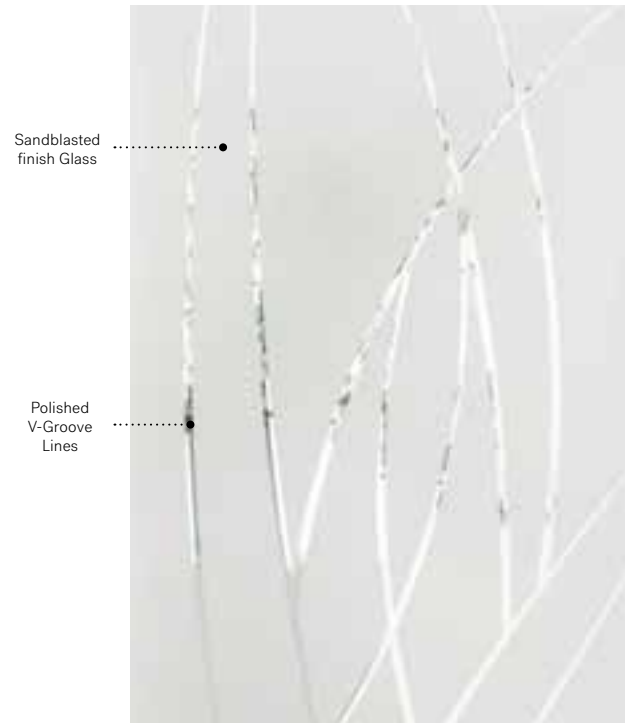

Alys

Alys' V-Groove design suggests motion and is at once natural and abstract, bringing your entryway to life with its dynamic composition.

V-Groove: Polished V-Groove lines on Sandblasted finish glass.

Frames: Contemporary, Novapvc or Stainable.

Sidelites and transom: Looks great accompanied by Sandblasted finish glass.

Available in custom sizes.

Sandblasted finish Glass

Polished V-Groove Lines

Privacy Level

4/5

PRIVATE