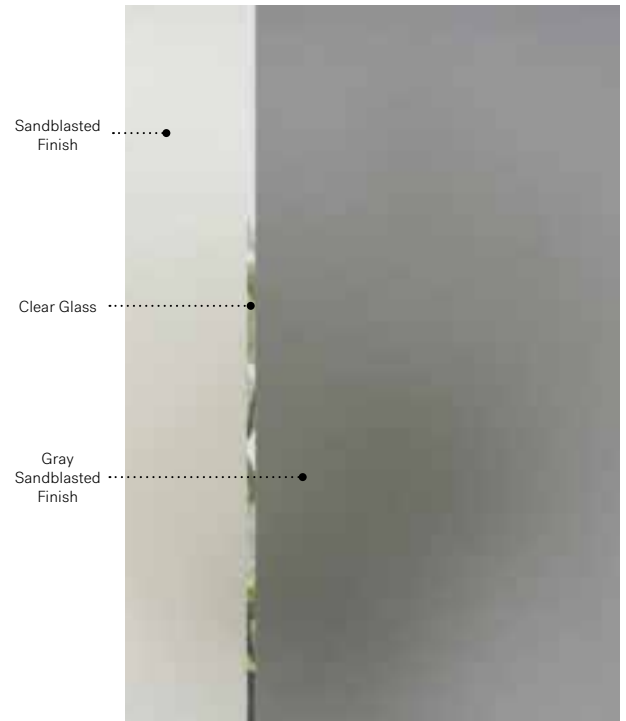

Nuando

Simple and minimalist, Nuando stands out with its gray sandblasted finish glass. This window matches the asymmetrical arrangement of windows and volumes on contemporary-style houses. Available in right or left versions.

Silkscreened glass: Gray sandblasted finish, white sandblasted finish and a clear glass line.

Frames: Contemporary or Novapvc.

Orientation: Available in left and right versions as seen from outside.

Sidelites and transom: Looks great accompanied by Sandblasted finish glass.

Privacy Level **4/5**
PRIVATE