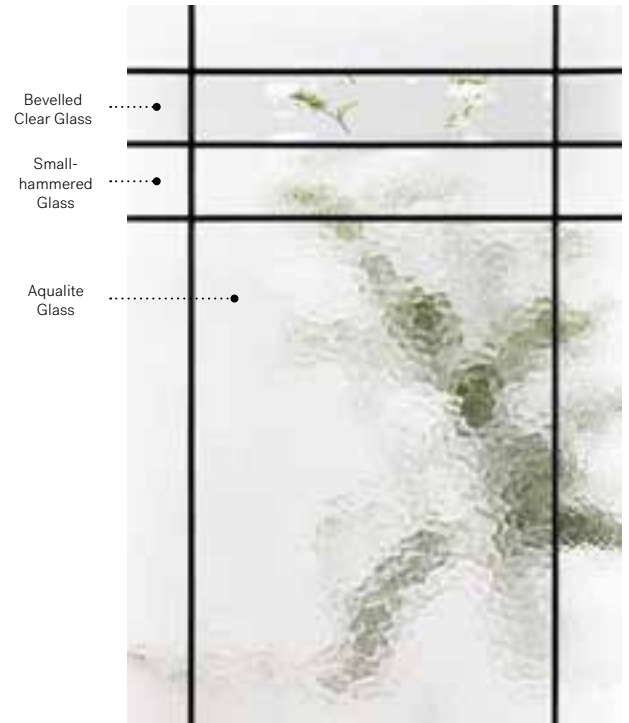

Celeste

Celeste juxtaposes different types of glass within its patina coming, creating a delicate geometric pattern with a refined and balanced light effect.

Stained glass: Bevelled clear glass, Small-hammered glass and Aqualite glass.

Coming: Patina.

Frames: Contemporary, Novapvc or Stainable.

Sidelites and transom: Looks great accompanied by Clear glass.

Available in custom sizes.

Privacy Level **3/5**
SEMI-PRIVATE

Frames 22" x 64"
Contemporary 10-367-060-003
Novapvc 10-367-060-001
Stainable 10-367-060-002

Frames 22" x 48"
Contemporary 10-367-057-003
Novapvc 10-367-057-001
Stainable 10-367-057-002

Frames 22" x 36"
Contemporary 10-367-050-003
Novapvc 10-367-050-001
Stainable 10-367-050-002

Frames 22" x 17"
Contemporary 10-367-259-003
Novapvc 10-367-259-001
Stainable 10-367-259-002

Frames 22" x 14 7/16"
Contemporary 10-367-260-003
Novapvc 10-367-260-001
Stainable 10-367-260-002

Frames 7" x 64"
Contemporary 10-367-005-003
Novapvc 10-367-005-001
Stainable 10-367-005-002

Frames 8" x 48"
Contemporary 10-367-017-003
Novapvc 10-367-017-001
Stainable 10-367-017-002

Frames 8" x 36"
Contemporary 10-367-010-003
Novapvc 10-367-010-001
Stainable 10-367-010-002