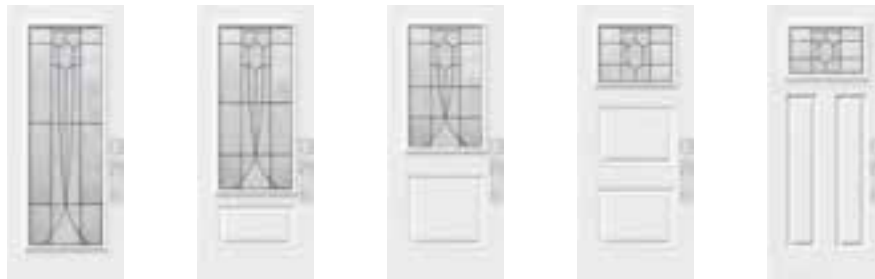

Mistral

Orleans steel door p.19. Mistral 22"×48" doorglass p.82.

# Mistral

A nod to Art Nouveau illustrations, Mistral is a tableau of simple, slender shapes.

**Stained glass :** Niagara glass, Sydney glass, bevelled Pinhead glass and Small-hammered glass.

**Caming :** Zinc or Patina.

**Frames :** Novapvc or Stainable.

**Sidelites and transom :** Looks great accompanied by Niagara glass.

Available in custom sizes.

Privacy Level **3/5**  
SEMI-PRIVATE

Frames	22" x 64"	22" x 48"	22" x 36"	22" x 17"	22" x 14 7/16"
Novapvc	10-310-060	10-310-057	10-310-050	10-310-259	10-310-260
Stainable	10-310-060	10-310-057	10-310-050	10-310-259	N/A
	Zinc Pat. 006 001	Zinc Pat. 007 001	Zinc Pat. 008 001	Zinc Pat. 006 001	Zinc Pat. 006 001
	009 005	009 004	010 006	008 004	