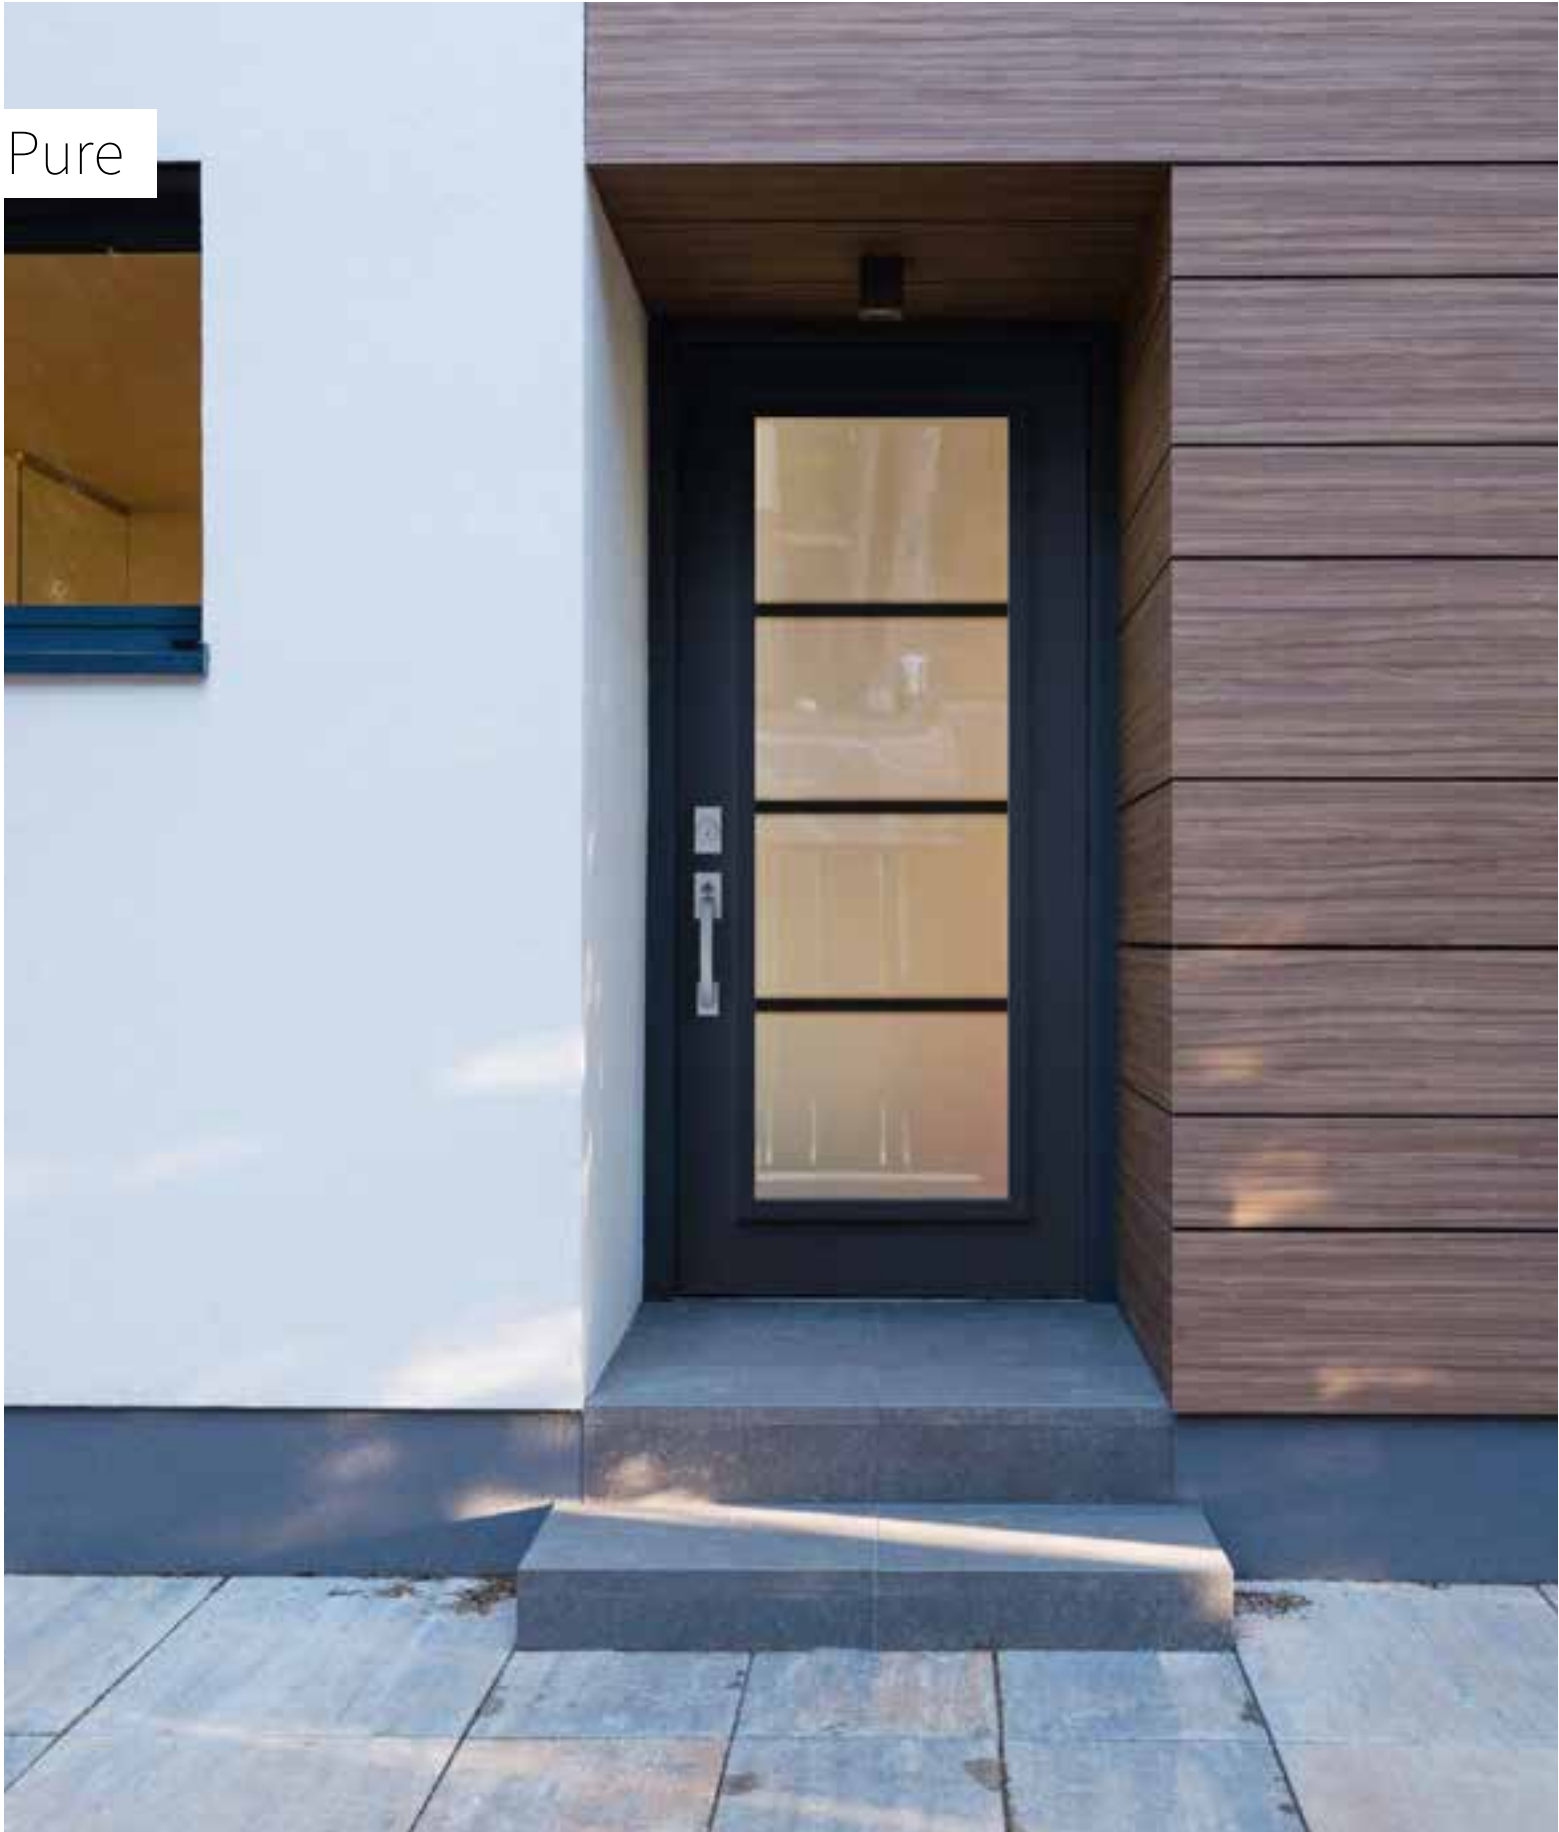

Pure

Uno steel door. Pure 22" x 64" doorglass p.51.