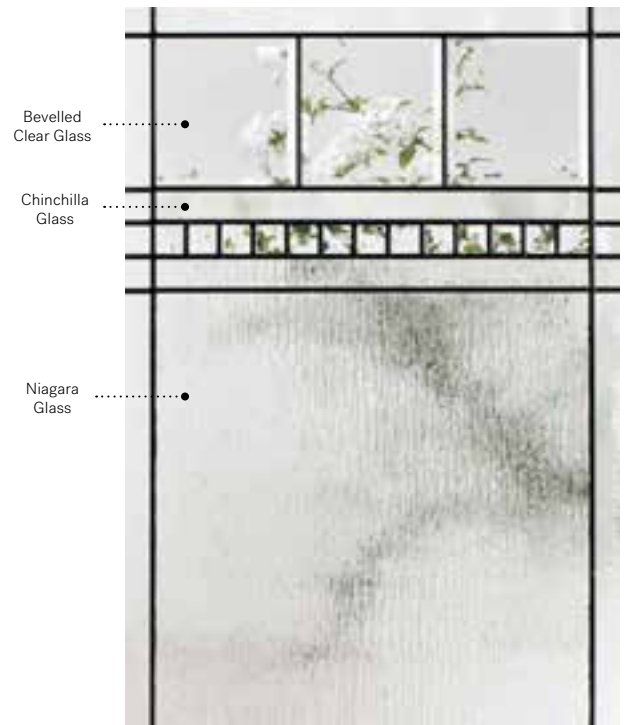

Chanelle

Chanelle will bring a stately, elegant and timeless touch to any home, classic or modern. With clean lines and bright bevels, it creates stunning light effects.

Stained glass: Chinchilla glass, bevelled clear glass and Niagara glass.

Caming: Patina.

Frames: Contemporary, Novapvc or Stainable.

Sidelites and transom: Looks great accompanied by Niagara glass.

Available in custom sizes.

Privacy Level **3/5**
SEMI-PRIVATE

Frames 22"×64"
Contemporary 10-308-060-003
Novapvc 10-308-060-001
Stainable 10-308-060-002

Frames 22"×48"
Contemporary 10-308-057-005
Novapvc 10-308-057-003
Stainable 10-308-057-004

Frames 22"×36"
Contemporary N/A
Novapvc 10-308-050-003
Stainable 10-308-050-004

Frames 22"×17"
Contemporary 10-308-259-003
Novapvc 10-308-259-001
Stainable 10-308-259-002

Frames 22"×14⁷/₁₆"
Contemporary 10-308-260-001
Novapvc N/A
Stainable N/A

Frames 8"×48"
Contemporary 10-308-017-003
Novapvc 10-308-017-001
Stainable 10-308-017-002

Frames 8"×36"
Contemporary N/A
Novapvc 10-308-010-001
Stainable 10-308-010-002

Frames 7"×64" Niagara
Contemporary 08-079-005-200
Novapvc 08-079-005-201
Stainable 08-079-005-202