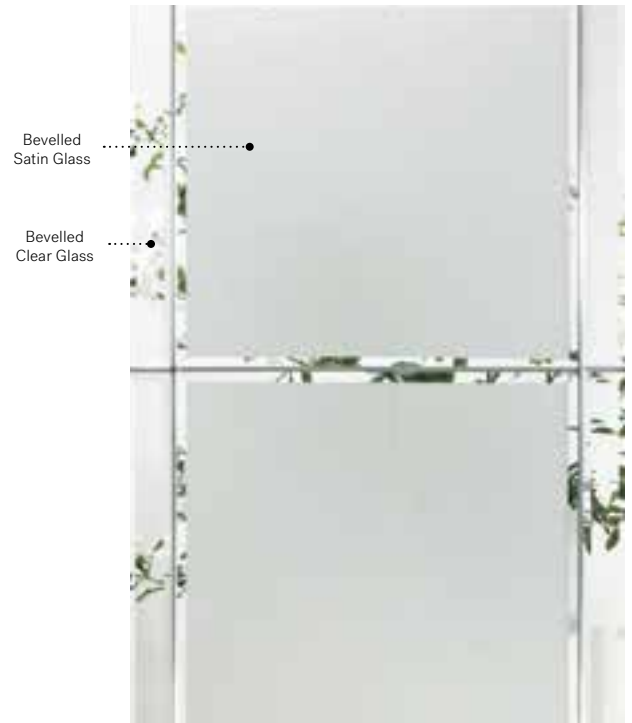

Opal

Opal is the result of a rich arrangement of bevelled glass in a timeless style. Clear and Satin finish glass will ensure the privacy of your home while allowing light to flood in. The softness of its simple and symmetrical shapes will add elegance to your architecture.

Stained glass: Bevelled clear glass and bevelled Satin glass.
Caming: Zinc.
Frames: Contemporary, Novapvc or Stainable.
Sidelites and transom: Looks great accompanied by Satin finish glass.
Available in custom sizes.

Privacy Level **3/5**
SEMI-PRIVATE

Frames	22" x 64"	22" x 48"	22" x 36"	7" x 64"	8" x 48"	8" x 36"
Contemporary	10-349-060-004	10-349-057-004	10-349-050-007	10-349-005-004	10-349-017-003	10-349-010-005
Novapvc	10-349-060-001	10-349-057-001	10-349-050-001	10-349-005-001	10-349-017-001	10-349-010-001
Stainable	10-349-060-002	10-349-057-005	10-349-050-002	10-349-005-002	10-349-017-002	10-349-010-002