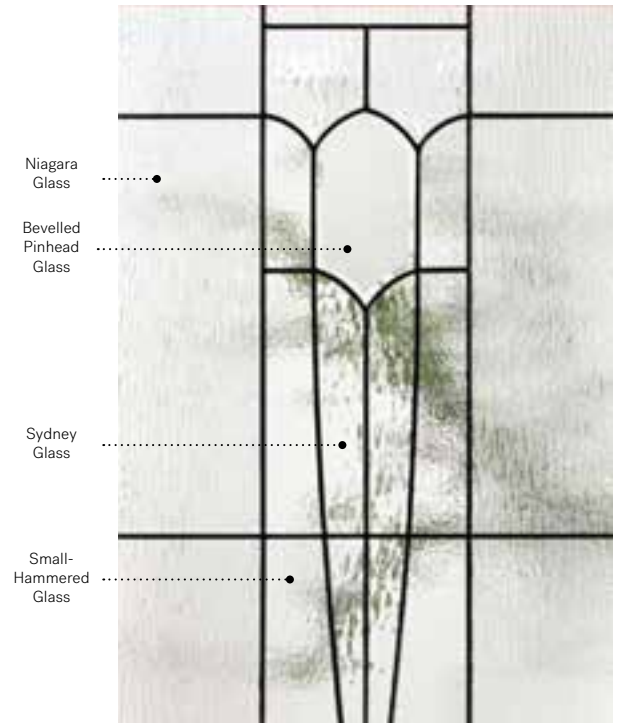

Mistral

Orleans steel door p.19. Mistral 22"×48" doorglass p.82.

# Mistral

A nod to Art Nouveau illustrations, Mistral is a tableau of simple, slender shapes.

**Stained glass :** Niagara glass, Sydney glass, bevelled Pinhead glass and Small-hammered glass.

**Caming :** Zinc or Patina.

**Frames :** Novapvc or Stainable.

**Sidelites and transom :** Looks great accompanied by Niagara glass.

Available in custom sizes.

Privacy Level **3/5**  
SEMI-PRIVATE

Frames	22" x 64"	22" x 48"	22" x 36"	22" x 17"	22" x 14 7/16"
Novapvc	10-310-060	10-310-057	10-310-050	10-310-259	10-310-260
Stainable	10-310-060	10-310-057	10-310-050	10-310-259	N/A
	Zinc Pat. 006 001	Zinc Pat. 007 001	Zinc Pat. 008 001	Zinc Pat. 006 001	Zinc Pat. 006 001
	009 005	009 004	010 006	008 004	