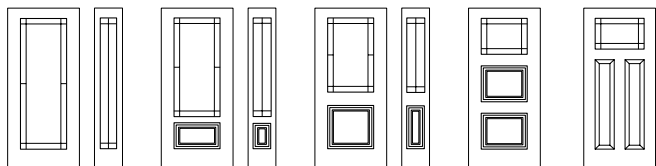

Perimeter Grill

22" x 64"
20" x 64"
7" x 64"
22" x 48"
8" x 48"
22" x 36"
8" x 36"
22" x 17"
22" x 14⁷/₁₆"

Custom Configurations

Create a custom configuration with your choice of split, color, and grill profile, in the size that fits your project.