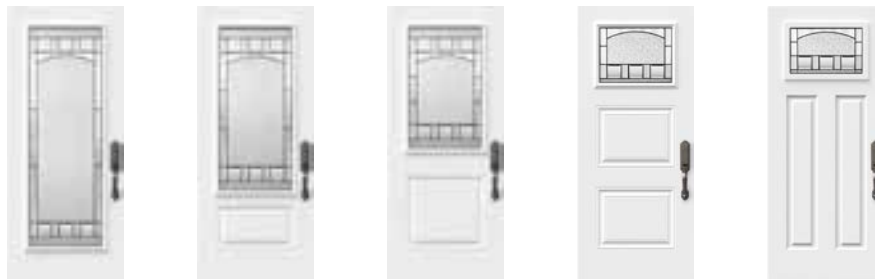

**Caming:** Zinc or Patina.

**Frames:** Contemporary, Novapvc or Stainable.

**Sidelites and transom:** Looks great accompanied by Chinchilla glass.

Available in custom sizes.

Privacy Level **3/5**  
SEMI-PRIVATE