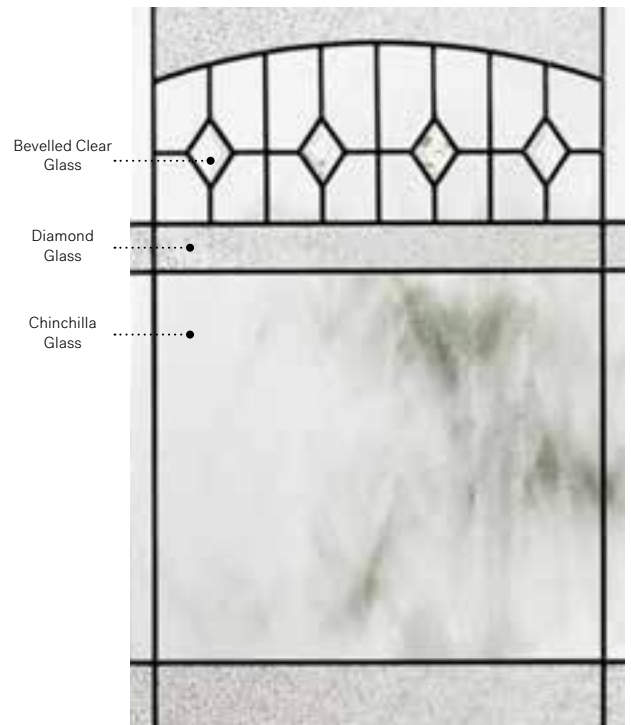

Liano

Stylish and warm, Liano is both classic and minimalist. Enjoy a sparkling light effect in your entryway thanks to the bevelled diamonds in its camber top.

Stained glass: Chinchilla glass, bevelled clear glass and Diamond glass.

Caming: Patina.

Frames: Contemporary, Novapvc or Stainable.

Sidelites and transom: Looks great accompanied by Chinchilla glass.

Available in custom sizes.

Privacy Level **4/5**
PRIVATE

Frames 22" x 48"
Contemporary 10-324-057-006
Novapvc 10-324-057-003
Stainable 10-324-057-004

Frames 22" x 36"
Contemporary 10-324-050-009
Novapvc 10-324-050-001
Stainable 10-324-050-002

Frames 22" x 14 7/16"
Contemporary 10-324-260-001
Novapvc N/A
Stainable N/A

Frames 8" x 48"
Contemporary 10-324-017-006
Novapvc 10-324-017-001
Stainable 10-324-017-002

Frames 8" x 36"
Contemporary 10-324-010-008
Novapvc 10-324-010-001
Stainable 10-324-010-002