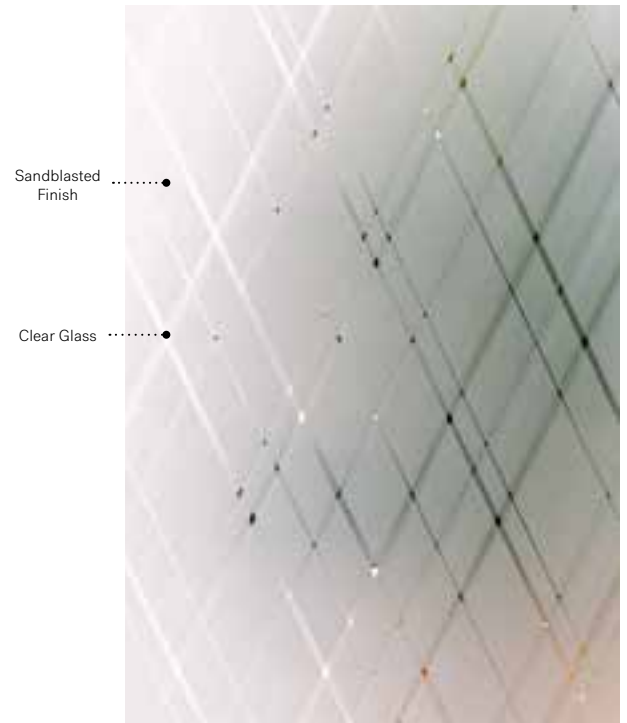

Arum

Arum offers the simplicity of Sandblasted finish glass with an elegant design and a high degree of privacy. Fine diagonal lines intertwine to create a pattern that will enhance the look of your home for both renovation and new construction projects.

Sandblasted Finish

Clear Glass

Silkscreened glass: Dual layered Sandblasted finish on clear glass.

Frames: Contemporary or Novapvc.

Sidelites and transom: Looks great accompanied by Sandblasted finish or Clear glass.

Privacy Level **4/5**
PRIVATE

Frames	22" x 64"	22" x 48"	22" x 36"	22" x 17"	22" x 14 7/8"
Contemporary	07-383-060-002	07-383-057-002	07-383-050-002	07-383-259-002	07-383-260-002
Novapvc	07-383-060-001	07-383-057-001	07-383-050-001	07-383-259-001	07-383-260-001

Frames	7" x 64"	8" x 48"	8" x 36"	13 7/8" x 79" Tip-to-tip
Contemporary	07-383-005-002	07-383-017-002	07-383-010-002	07-383-211-001
Novapvc	07-383-005-001	07-383-017-001	07-383-010-001