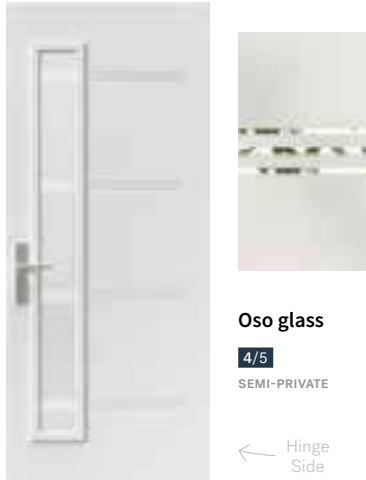

Era Embossment

Oso glass

4/5
SEMI-PRIVATE

Hinge Side

Oso

Discreet lines and complex embossments add up to give Oso its refined and unique style. The asymmetrical design allows for the integration of a doorlite — ideal solution for narrow entryways — or a pull bar for added elegance.

Suggested frame profile
Contemporary

Dimensions
33¾", 35¾" x 79"