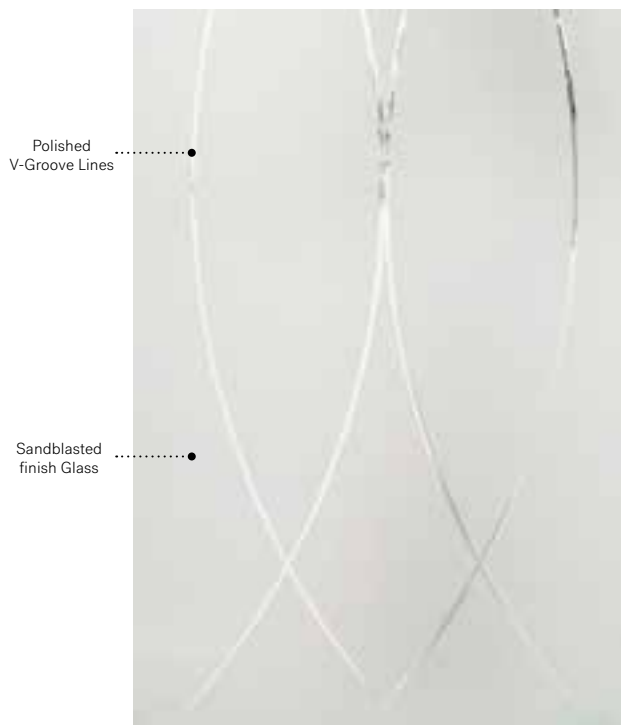

Verso

With its simple and elegant intersecting lines, Verso is a timeless homage to the art of glass cutting.

V-Groove: Polished V-Groove lines on Sandblasted finish glass.

Frames: Contemporary, Novapvc or Stainable.

Sidelites and transom: Looks great accompanied by Sandblasted finish glass.

Available in custom sizes.

Privacy Level **4/5**
PRIVATE

Frames	22"×64"	22"×48"	22"×36"	7"×64"	8"×48"	8"×36"
Contemporary	06-369-060-003	06-369-057-003	06-369-050-003	06-369-005-003	06-369-017-003	06-369-010-003
Novapvc	06-369-060-001	06-369-057-001	06-369-050-001	06-369-005-001	06-369-017-001	06-369-010-001
Stainable	06-369-060-002	06-369-057-002	06-369-050-002	06-369-005-002	06-369-017-002	06-369-010-002