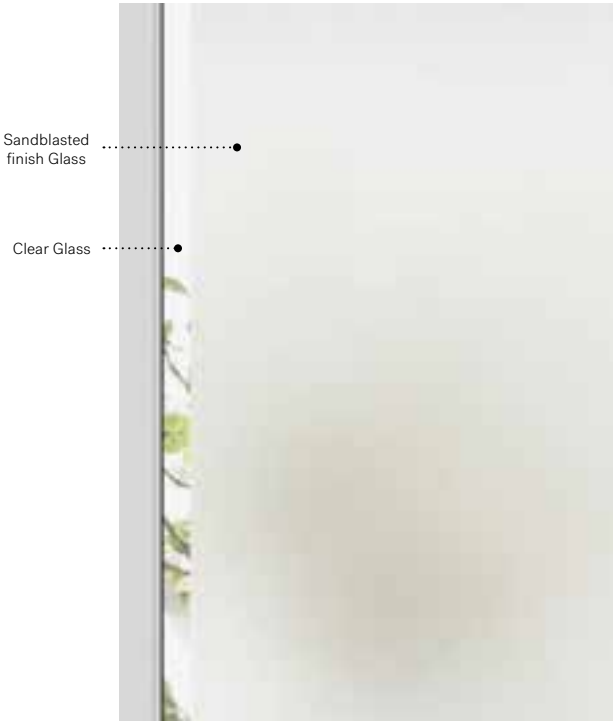

Side

The Side model combines privacy and visibility thanks to its sandblasted finish glass and subtle clear stripe on one side. This minimalist detail blends in with the simple, asymmetrical volumes of contemporary-style architecture. Side is the perfect choice for townhouses or multi-unit homes. Available in right or left versions.

Silkscreened glass: Sandblasted finish on clear glass.

Frames: Contemporary or Novapvc.

Orientation: Available in left and right versions as seen from outside.

Sidelites and transom: Looks great accompanied by Sandblasted finish or Clear glass.

Privacy Level **4/5**
PRIVATE