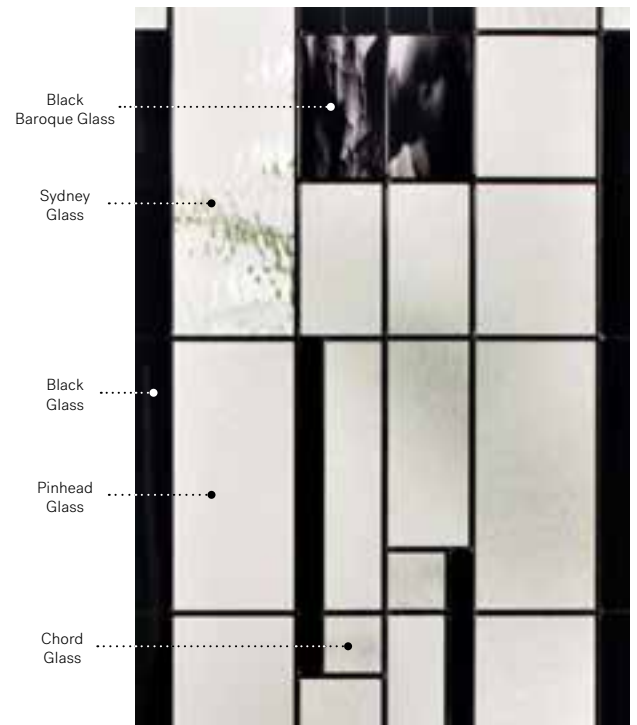

Kallima

Kallima will charm lovers of glass. Characterised by its handmade pieces of blended black and clear glass, the Kallima offers an exclusive look everytime.

Stained Glass: Chord glass, Sydney glass, Black glass, Black Baroque glass and Pinhead glass.

Caming: Patina.

Frames: Contemporary, Novapvc or Stainable.

Sidelites and transom: Looks great accompanied by Pinhead glass.

Available in custom sizes.

Privacy Level **4/5**
PRIVATE

Frames 22" x 64"
Contemporary 10-229-060-009
Novapvc 10-229-060-001
Stainable 10-229-060-003

Frames 22" x 48"
Contemporary 10-229-057-011
Novapvc 10-229-057-001
Stainable 10-229-057-003

Frames 22" x 36"
Contemporary 10-229-050-010
Novapvc 10-229-050-001
Stainable 10-229-050-003

Frames 22" x 14 7/16"
Contemporary 10-229-260-006
Novapvc 10-229-260-001
Stainable N/A

Frames 7" x 64"
Contemporary 10-229-005-010
Novapvc 10-229-005-001
Stainable 10-229-005-003

Frames 8" x 48"
Contemporary 10-229-017-008
Novapvc 10-229-017-001
Stainable 10-229-017-003

Frames 8" x 36"
Contemporary 10-229-010-008
Novapvc 10-229-010-001
Stainable 10-229-010-003

Frames 13 7/8" x 79" Tip-to-tip
Contemporary 10-229-211-001