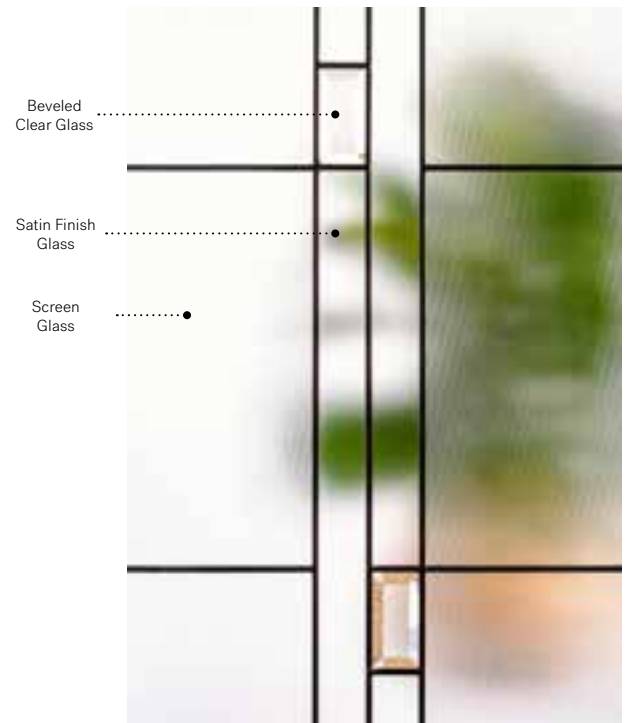

Arima

Arima is the perfect choice for both 1960s bungalows as well as for classic style homes. This model fits particularly well in entrances with symmetrical composition — a look that can be achieved with carefully placed exterior light fixtures or with some well chosen decorative objects.

Stained Glass: Satin finish glass, beveled clear glass and Screen glass.

Caming: Patina.

Frames: Contemporary or Novapvc.

Sidelites and transom: Looks great accompanied by satin finish or Screen glass.

Available in custom sizes.

Privacy Level **4/5**
PRIVATE