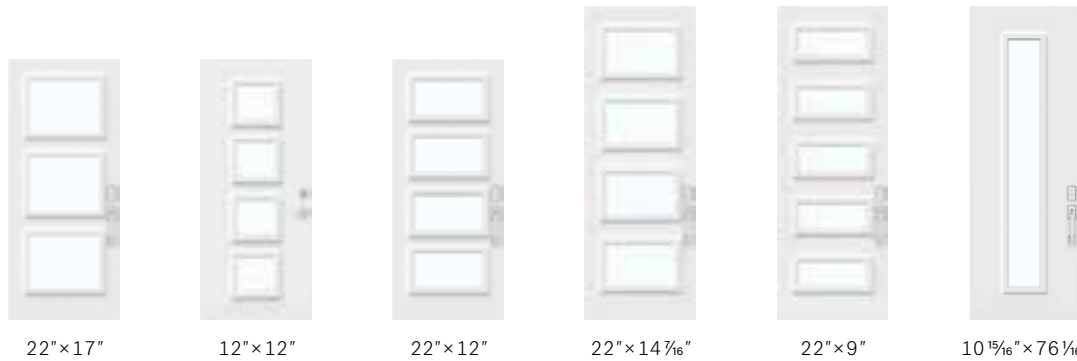

08-079-

Add this prefix to the codes below

	22"×17"		12"×12"		22"×12"		22"×14 1/16"		22"×9"		10 15/16"×76 1/16"	
Frames	Contemp.	Novapvc	Contemp.	Novapvc	Contemp.	Novapvc	Contemp.	Novapvc	Contemp.	Contemp.	Novapvc	
Soft	259-116	259-114	216-063	216-061	053-046	On demand	260-063	On demand	210-064	N/A	N/A	
Fluid*	259-119 ↔	259-117 ↔	216-066 ↔	216-064 ↔	053-050 ↔	On demand	260-066 ↔	On demand	N/A	N/A	N/A	
Masterline*	259-045 ↔	259-046 ↔	216-027 ↔	216-028 ↔	053-001 ↔	On demand	260-039 ↔	On demand	210-039 ↔	N/A	N/A	
Sandblasted	259-033	259-012	216-012	216-017	053-007	On demand	260-027	On demand	210-033	211-029	N/A	
Satin	259-062	259-024	216-001	216-025	053-002	On demand	On demand	On demand	N/A	211-028	N/A	
Pinhead	259-085	259-008	216-037	216-024	053-004	On demand	260-051	On demand	210-050	N/A	N/A	
Screen	259-038	259-052	216-029	216-032	053-003	On demand	260-041	On demand	210-048	N/A	N/A	
Chinchilla	259-035	259-049	216-018	216-020	053-006	On demand	260-044	On demand	210-051	N/A	N/A