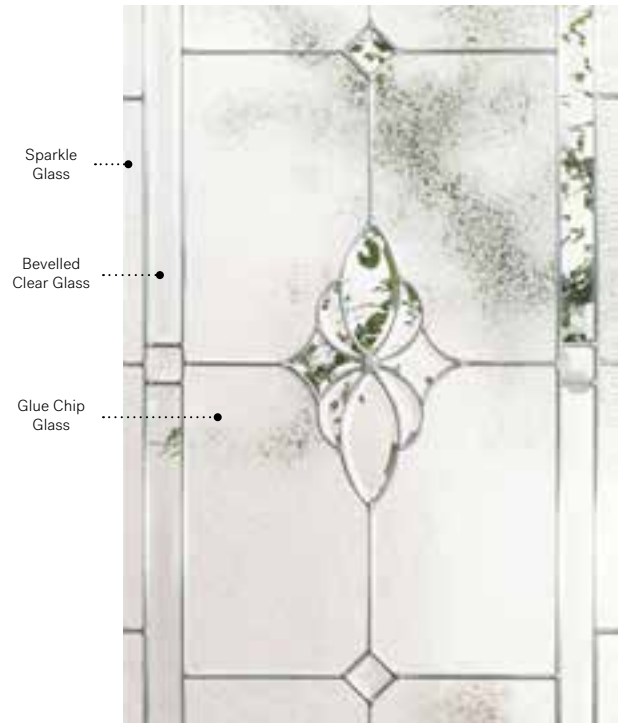

Mystique

Showcasing the beauty of handcrafted glass, Mystique combines pieces of bevelled glass to highlight its delicate centrepiece and create a stunning light effect.

Stained glass: Sparkle glass, Glue Chip glass and bevelled clear glass.

Caming: Zinc or Brass.

Frames: Novapvc or Stainable.

Sidelites and transom: Looks great accompanied by Glue Chip glass.

Available in custom sizes.

Privacy Level **2/5**
SEMI-PRIVATE

		Zinc	Brass		Zinc	Brass		Zinc	Brass
Novapvc	10-084-060	008	002	10-084-057	008	002	10-084-050	012	002
Stainable	10-084-060	014	004	10-084-057	018	007	10-084-050	021	007

		Zinc	Brass		Zinc	Brass		Zinc	Brass
Novapvc	10-084-005	008	005	10-084-017	007	001	10-084-010	008	002
Stainable	10-084-005	016	003	10-084-017	013	006	10-084-010	013	004