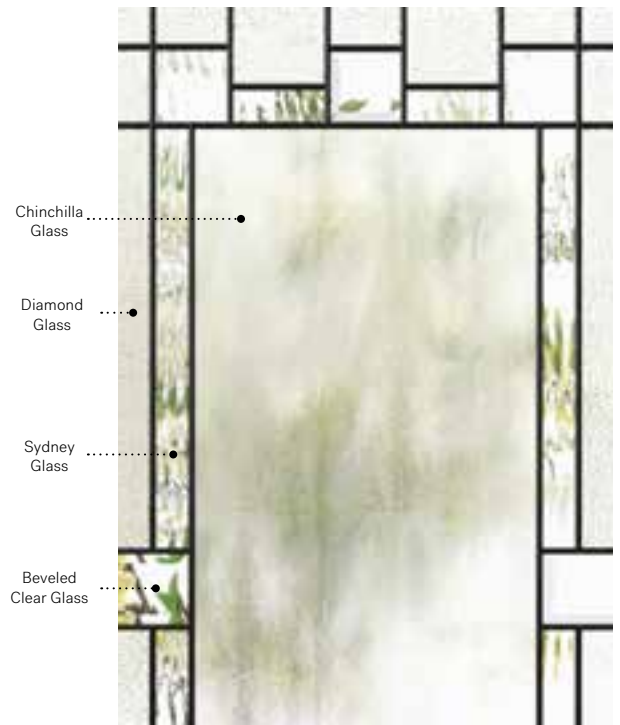

Portrait

This Craftsman style inspired stained glass is made up of textures that evoke the beauty of nature. While the chinchilla glass dances with the sun, its diamond glass fills your entrance with sparkling light.

Stained glass: Chinchilla glass, beveled clear glass, Diamond glass and Sydney glass.

Caming: Patina.

Frames: Contemporary, Novapvc.

Sidelites and transom: Looks great accompanied by Chinchilla glass.

Available in custom sizes.

Privacy Level **4/5**
PRIVATE