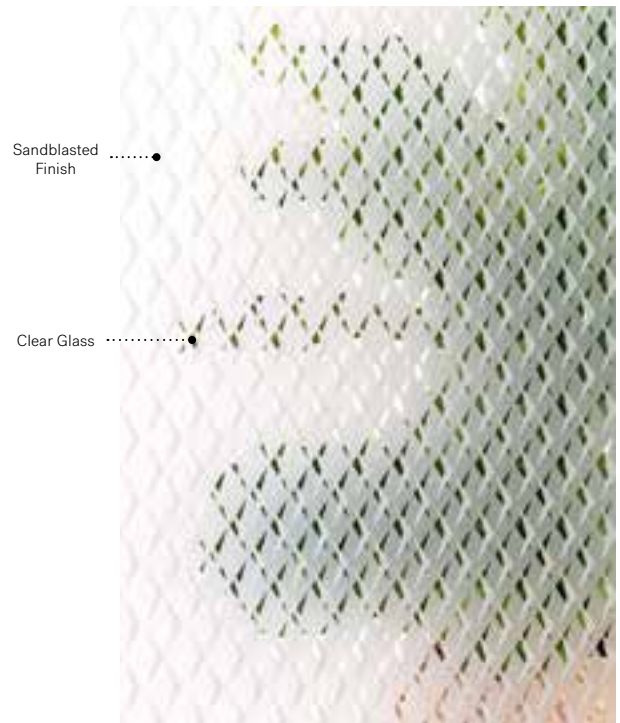

Versum

With its sharp, dual-layered geometric pattern, Versum will be the focal point of your entrance's design scheme. When paired with rich colors and bold furniture, Versum is a lively addition to a retro style decor.

Silkscreened glass: Dual layered Sandblasted finish on clear glass.
Frames: Contemporary or Novapvc.
Sidelites and transom: Looks great accompanied by Sandblasted finish or Clear glass.

Privacy Level **3/5**
SEMI-PRIVATE

Frames	22"×64"	22"×48"	22"×36"	22"×17"	22"×12"	22"×14 7/16"
Contemporary	07-380-060-002	07-380-057-002	07-380-050-002	07-380-259-002	07-380-053-002	07-380-260-002
Novapvc	07-380-060-001	07-380-057-001	07-380-050-001	07-380-259-001	07-380-053-001	07-380-260-001

Frames	7"×64"	13 7/8"×79" Tip-to-tip
Contemporary	07-380-005-002	07-380-211-001
Novapvc	07-380-005-001