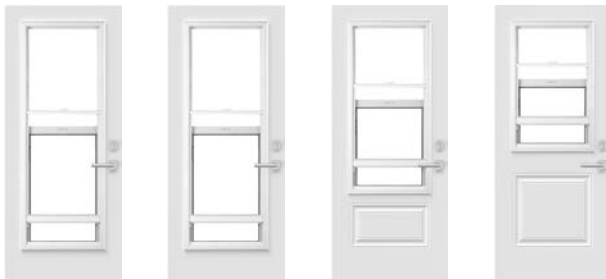

Elevation

Mechanically assisted venting unit

Ease-of-use and unmatched decorative designs make the Elevation a unique venting unit with a wide selection of decorative options. Its counterweight system is easy to operate with minimal effort for better, safer control.

Clear Glass	22"×64"	20"×64"	22"×48"	22"×36"
Low E/Argon	24-079-060-002	24-079-038-002	24-079-057-001	24-079-050-001