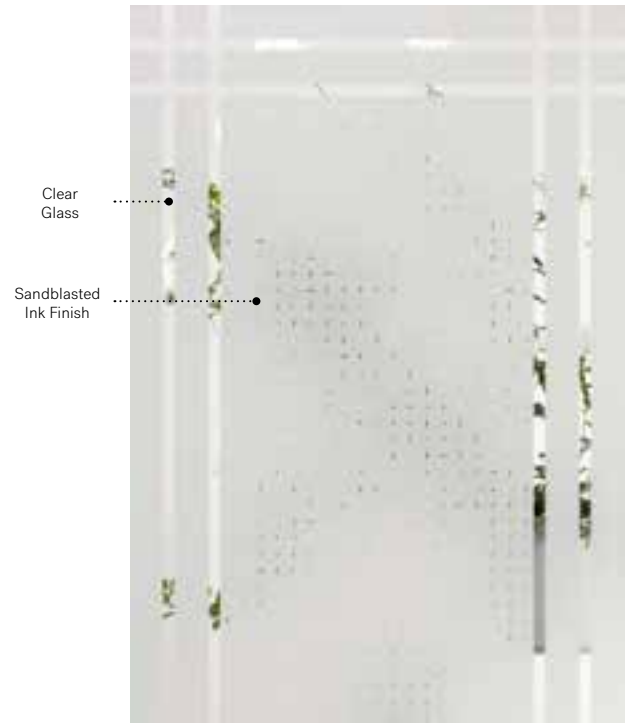

Transit

With its simple and classic framed configuration, Transit is perfect for achieving a timeless look while also being a good fit with contemporary styles.

Silkscreened glass: Sandblasted finish on clear glass.

Frames: Contemporary or Novapvc.

Sidelites and transom: Looks great accompanied by Sandblasted finish glass.

Available in custom sizes.

Privacy Level **3/5**
SEMI-PRIVATE

Frames	22"×64"	22"×48"	22"×36"	22"×17"	22"×14 7/16"	22"×9"
Contemporary	07-263-060-009	07-263-057-008	07-263-050-013	07-263-259-006	07-263-260-005	07-263-210-005
Novapvc	07-263-060-001	07-263-057-001	07-263-050-001	07-263-259-001	07-263-260-001	07-263-210-001

Frames	7"×64"	8"×48"	8"×36"	Elevation and Q470 Venting Units
Contemporary	07-263-005-007	07-263-017-008	07-263-010-008	page 105, page 109
Novapvc	07-263-005-001	07-263-017-001	07-263-010-001